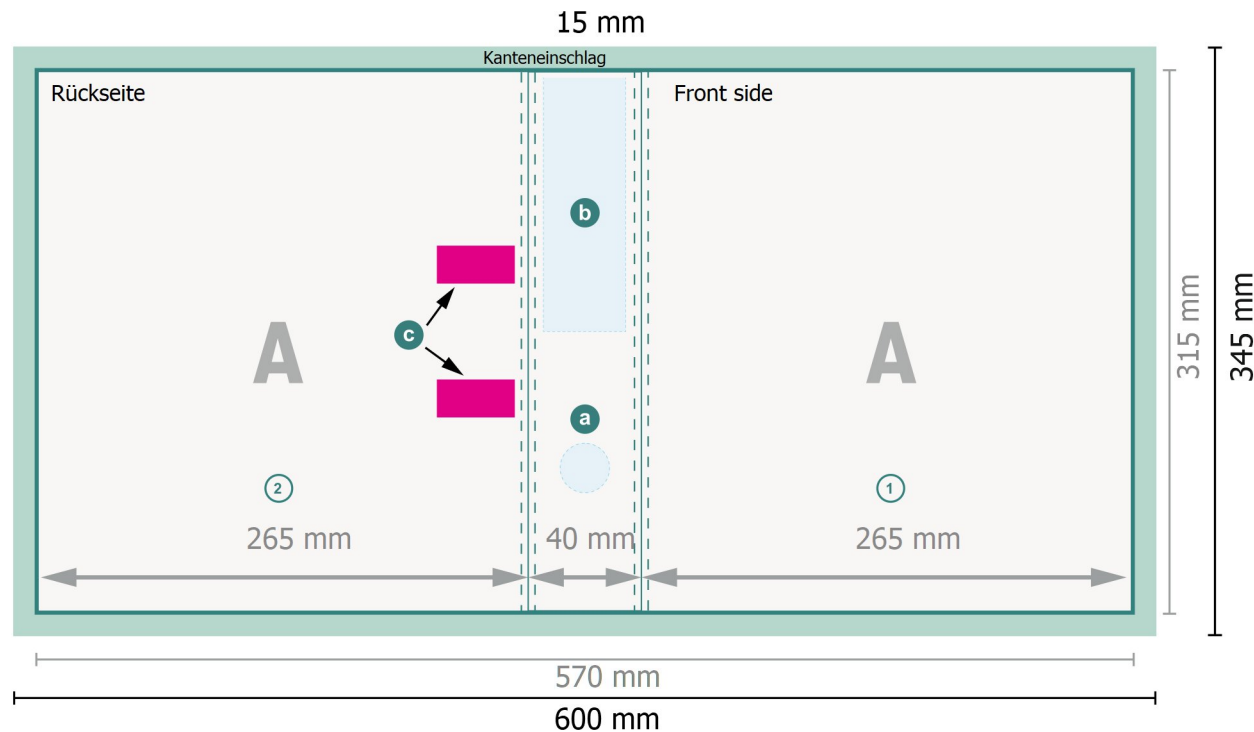

Datasheet

Ring binders, A4, 2,5 cm capacity

up to A4

- **a** Griffloch
- **b** Rückentasche
- **c** Bereich zur Befestigung der Mechanik.

Please note:

Allow for trim allowance and safety margin according to instructions.

Arrange background graphics, images or graphics up to the edge of the data format.

Tolerances may occur during production due to cutting, punching and folding processes.

Printing data: Instructions and templates can be found under the menu item *Printing data at*

Data format:

60 x 34,5 cm

Trimmed size:

57 x 31,5 cm

Trimmed size (closed):

26,5 x 31,5 cm

bleed:

15 mm

Safety margin:

4 mm

Maintaining space between the text/information and the edge of the trimmed format prevents undesirable cuts.

Explanation of symbols

- Bleed
- Reading direction
- Trimmed size
- Data format
- Creasing/Folding