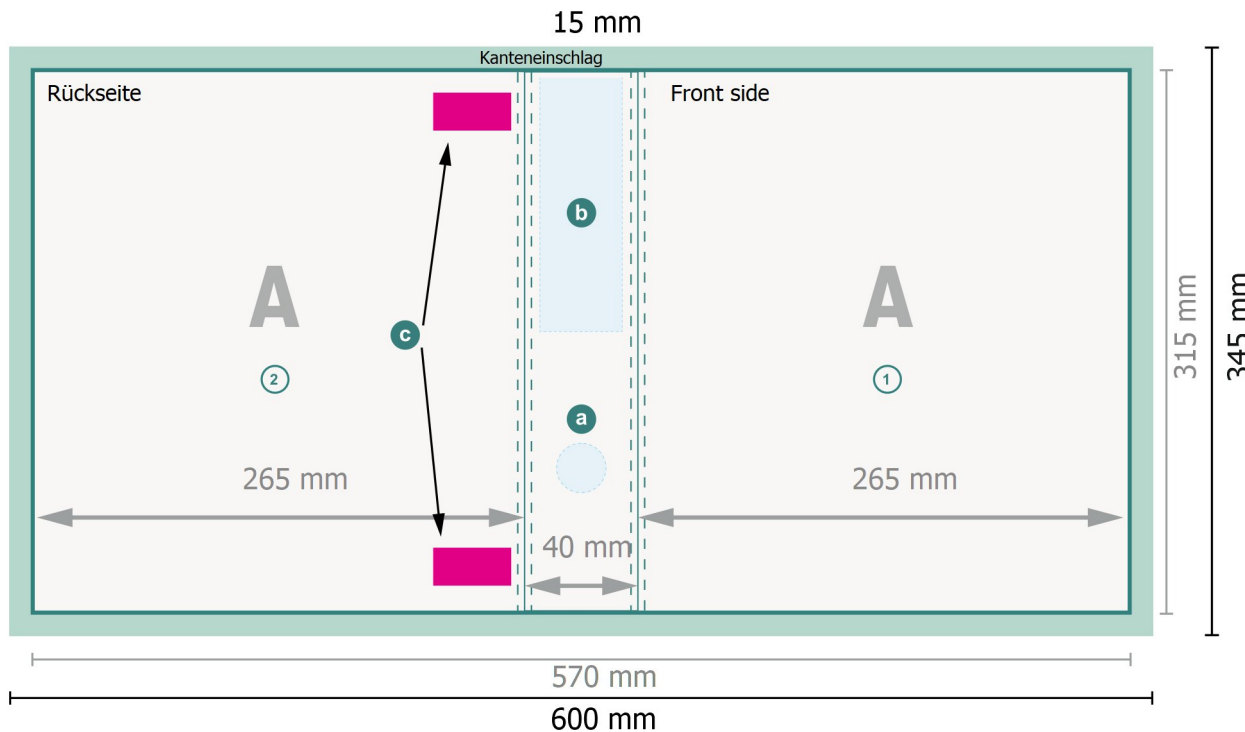

Datasheet

Ring binders, A4, 2,5 cm capacity

up to A4

- **a** Griffloch
- **b** Rückentasche
- **c** Bereich zur Befestigung der Mechanik.

Please note:

Allow for trim allowance and safety margin according to instructions.

Arrange background graphics, images or graphics up to the edge of the data format.

Tolerances may occur during production due to cutting, punching and folding processes.

Printing data: Instructions and templates can be found under the menu item *Printing data at*

Data format:
60 x 34,5 cm

Trimmed size:
57 x 31,5 cm

Trimmed size (closed):
26,5 x 31,5 cm

bleed:
15 mm

Safety margin:
4 mm

Maintaining space between the text/information and the edge of the trimmed format prevents undesirable cuts.

Explanation of symbols

- Bleed
- Reading direction
- Trimmed size
- Data format
- Creasing/Folding