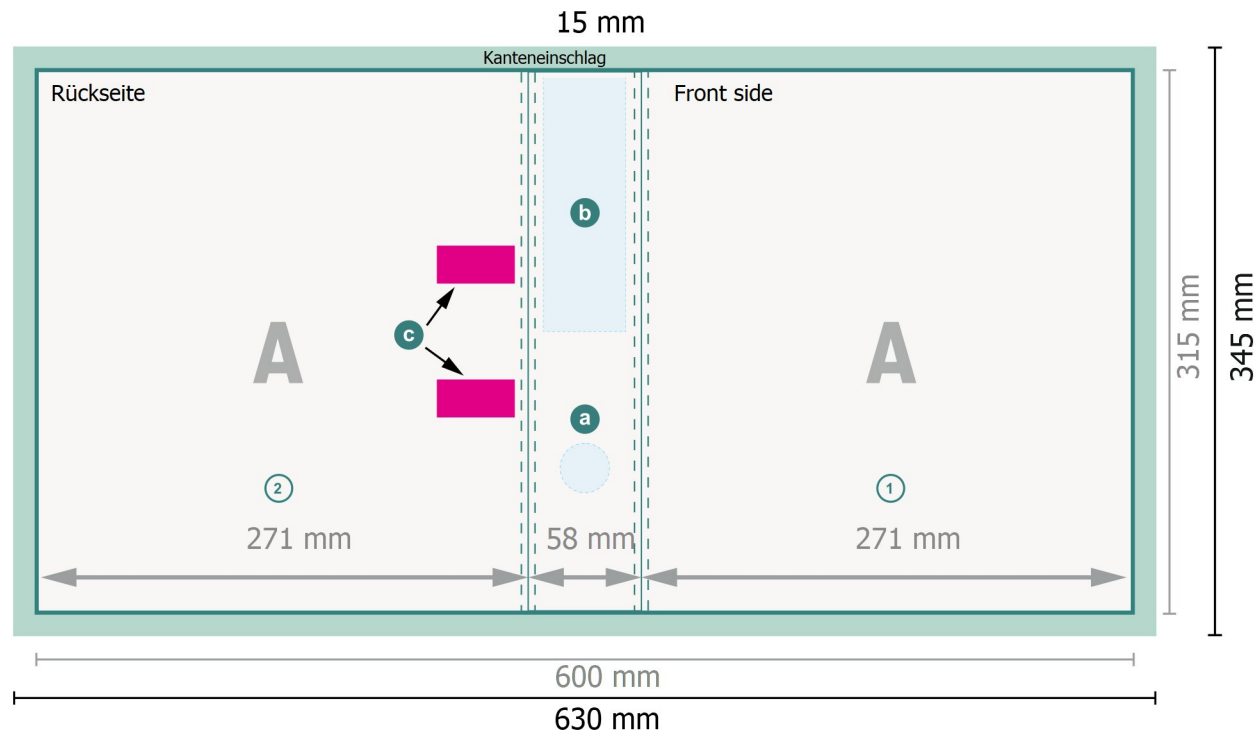

Datasheet

Ring binders, A4, 4 cm capacity

up to A4

- a** Griffloch
- b** Rückentasche
- c** Bereich zur Befestigung der Mechanik.

Please note:

Allow for trim allowance and safety margin according to instructions.

Arrange background graphics, images or graphics up to the edge of the data format.

Tolerances may occur during production due to cutting, punching and folding processes.

Printing data: Instructions and templates can be found under the menu item *Printing data at*

Data format:

63 x 34,5 cm

Trimmed size:

60 x 31,5 cm

Trimmed size (closed):

27,1 x 31,5 cm

bleed:

15 mm

Data format:
63 x 34,5 cm

Trimmed size:
60 x 31,5 cm

Trimmed size (closed):
27,1 x 31,5 cm

bleed:
15 mm

Safety margin:
4 mm
Maintaining space between the text/information and the edge of the trimmed format prevents undesirable cuts.