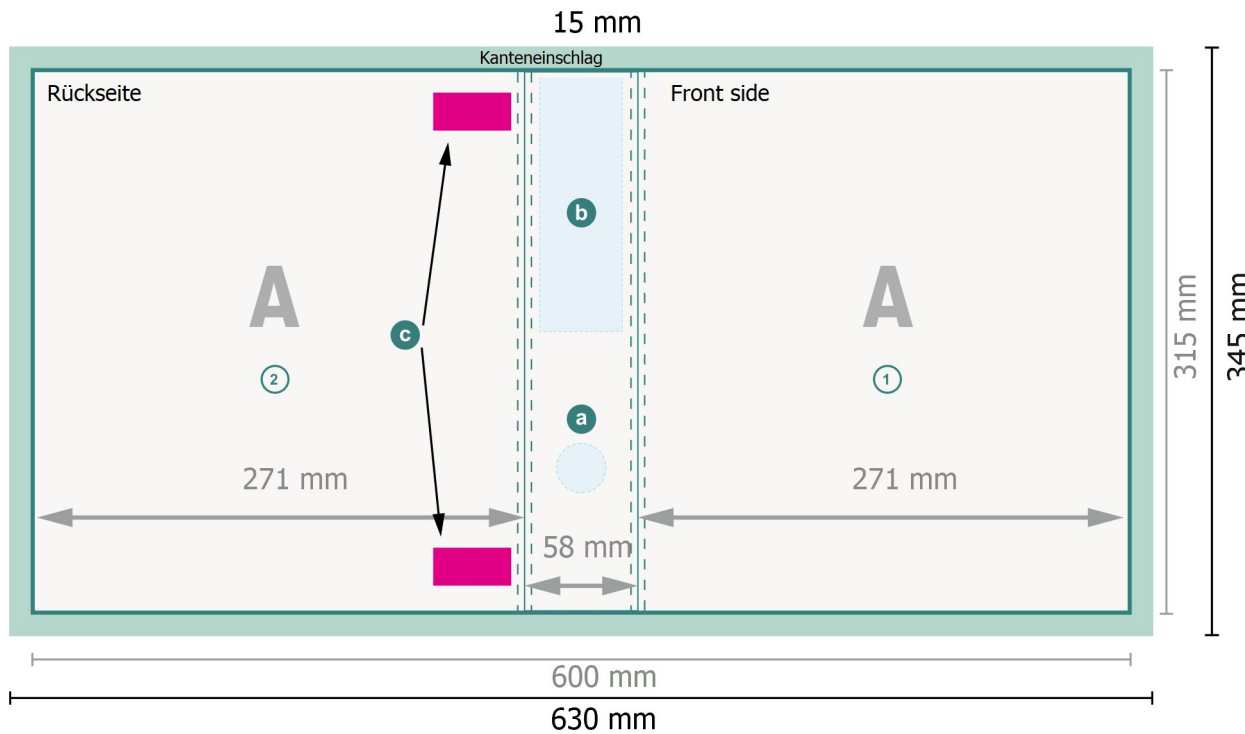

Data format:

63 x 34,5 cm

Trimmed size:

60 x 31,5 cm

Trimmed size (closed):

27,1 x 31,5 cm

bleed:

15 mm

Safety margin:

4 mm

Maintaining space between the text/information and the edge of the trimmed format prevents undesirable cuts.

Explanation of symbols

-  Bleed
-  Reading direction
-  Trimmed size
-  Data format
-  Creasing/Folding

Datasheet

Ring binders, A4, 4 cm capacity

up to A4

- a** Griffloch
- b** Rückentasche
- c** Bereich zur Befestigung der Mechanik.

Please note:

Allow for trim allowance and safety margin according to instructions.

Data format:
63 x 34,5 cm

Trimmed size:
60 x 31,5 cm

Trimmed size (closed):
27,1 x 31,5 cm

bleed:
15 mm

Safety margin:
4 mm
Maintaining space between the text/information and the edge of the trimmed format prevents undesirable cuts.