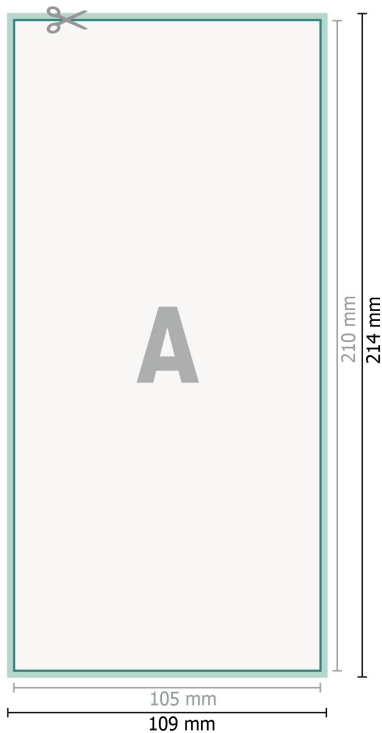

## Flyers & Leaflets eco/natural paper, DL

**Dataformat (incl. 2 mm bleed):**

10,9 x 21,4 cm

**bleed:**

2 mm

**Trimmed size:**

10,5 x 21 cm

**Safety margin:**

4 mm

Maintaining space between the text/information and the edge of the trimmed format prevents undesirable cuts.

**Explanation of symbols**

 Bleed

 Reading direction

 Trimmed size

 Data format

 We will cut/perforate your product here

---

**Please note:**

Allow for trim allowance and safety margin according to instructions.

Arrange background graphics, images or graphics up to the edge of the data format.

Tolerances may occur during production due to cutting, punching and folding processes.