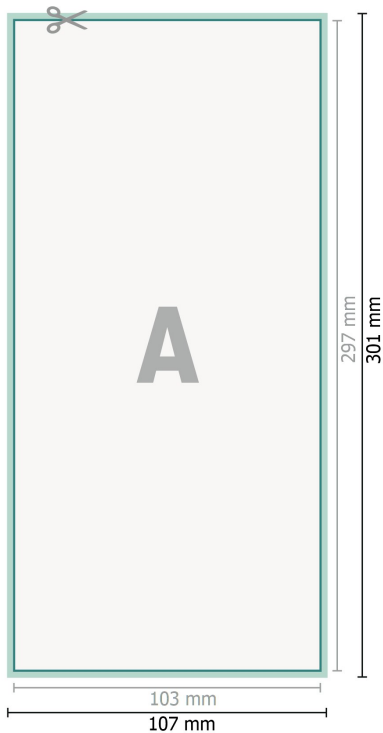

Flyers & Leaflets eco/natural paper, A4 Half

Dataformat (incl. 2 mm bleed):

10,7 x 30,1 cm

bleed:

2 mm

Trimmed size:

10,3 x 29,7 cm

Safety margin:

4 mm

Maintaining space between the text/information and the edge of the trimmed format prevents undesirable cuts.

Explanation of symbols

 Bleed

 Reading direction

 Trimmed size

 Data format

 We will cut/perforate your product here

Please note:

Allow for trim allowance and safety margin according to instructions.

Arrange background graphics, images or graphics up to the edge of the data format.

Tolerances may occur during production due to cutting, punching and folding processes.