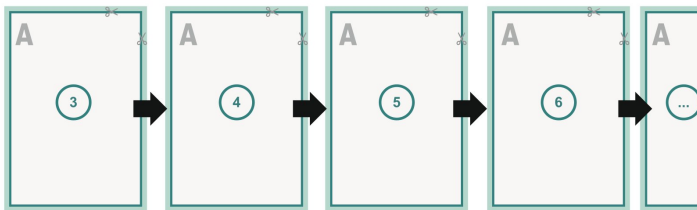

Catalogues digital print, 21 x 28 cm

cover

inner part

Sequence of pages

Create pages consecutively as individual pages.

finished product

Dataformat (incl. 2 mm bleed):

21,4 x 28,4 cm

Trimmed size (closed):

21 x 28 cm

bleed:

2 mm

Safety margin:

4 mm

Maintaining space between the text/information and the edge of the trimmed format prevents undesirable cuts.

Explanation of symbols

Bleed

Reading direction

We will cut/perforate your product here

Creasing/Folding

Please note:

Allow for trim allowance and safety margin according to instructions.

Arrange background graphics, images or graphics up to the edge of the data format.