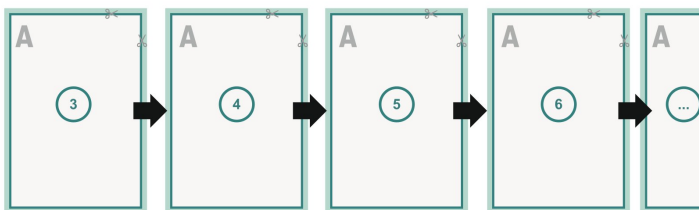

## Catalogues digital print, 17 x 24 cm

cover

inner part

### Sequence of pages

Create pages consecutively as individual pages.

finished product

**Dataformat (incl. 2 mm bleed):**

17,4 x 24,4 cm

**Trimmed size (closed):**

17 x 24 cm

**bleed:**

2 mm

**Safety margin:**

4 mm

Maintaining space between the text/information and the edge of the trimmed format prevents undesirable cuts.

### Please note:

Allow for trim allowance and safety margin according to instructions.

Arrange background graphics, images or graphics up to the edge of the data format.

Tolerances may occur during production due to cutting, punching and folding processes.