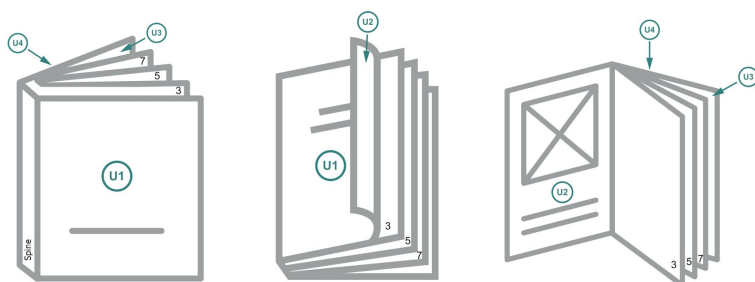

## Catalogues digital print, 17 x 24 cm

cover

inner part

### Sequence of pages

Create pages consecutively as individual pages.

finished product

**Dataformat (incl. 2 mm bleed):**

17,4 x 24,4 cm

**Trimmed size (closed):**

17 x 24 cm

**bleed:**

2 mm

**Safety margin:**

4 mm

Maintaining space between the text/information and the edge of the trimmed format prevents undesirable cuts.

### Explanation of symbols

- Bleed
- Reading direction
- We will cut/perforate your product here
- Creasing/Folding