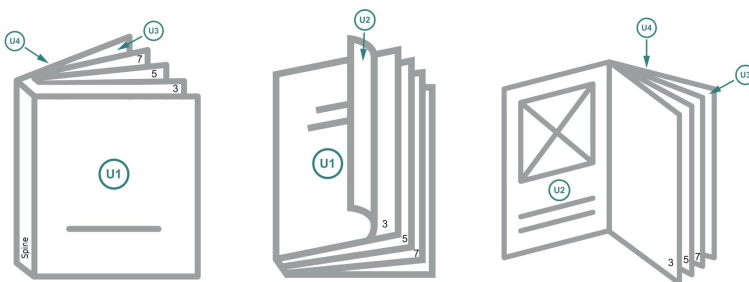

Catalogues digital print, A4

cover

inner part

Sequence of pages

Create pages consecutively as individual pages.

finished product

Dataformat (incl. 2 mm bleed):

21,4 x 30,1 cm

Trimmed size (closed):

21 x 29,7 cm

bleed:

2 mm

Safety margin:

4 mm

Maintaining space between the text/information and the edge of the trimmed format prevents undesirable cuts.

Explanation of symbols

- Bleed
- Reading direction
- We will cut/perforate your product here
- Creasing/Folding

Please note:

Allow for trim allowance and safety margin according to instructions.

Arrange background graphics, images or graphics up to the edge of the data format.