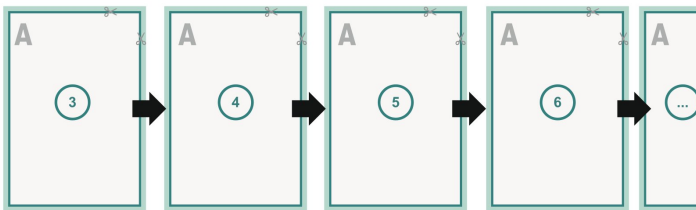

Catalogues digital print, square 21 cm

cover

inner part

Sequence of pages

Create pages consecutively as individual pages.

finished product

Dataformat (incl. 2 mm bleed):

21,4 x 21,4 cm

Trimmed size (closed):

21 x 21 cm

bleed:

2 mm

Safety margin:

4 mm

Maintaining space between the text/information and the edge of the trimmed format prevents undesirable cuts.

Explanation of symbols

- Bleed
- Reading direction
- We will cut/perforate your product here
- Creasing/Folding

Please note:

Allow for trim allowance and safety margin according to instructions.

Arrange background graphics, images or graphics up to the edge of the data format.