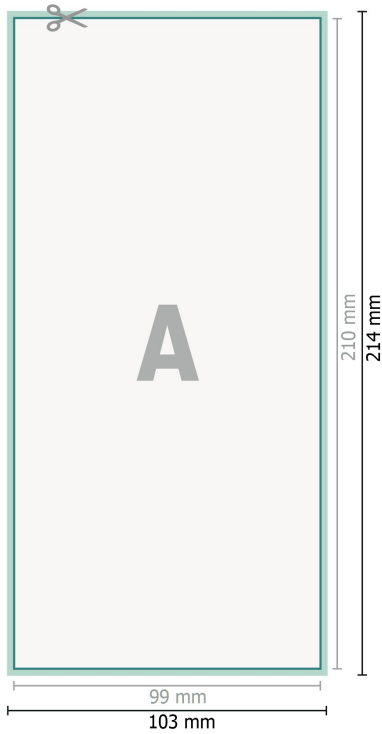

Flyers & Leaflets eco/natural paper, 1/3 A4

Dataformat (incl. 2 mm bleed):

10,3 x 21,4 cm

bleed:

2 mm

Trimmed size:

9,9 x 21 cm

Safety margin:

4 mm

Maintaining space between the text/information and the edge of the trimmed format prevents undesirable cuts.

Explanation of symbols

 Bleed

 Reading direction

 Trimmed size

 Data format

 We will cut/perforate your product here

Please note:

Allow for trim allowance and safety margin according to instructions.

Arrange background graphics, images or graphics up to the edge of the data format.

Tolerances may occur during production due to cutting, punching and folding processes.