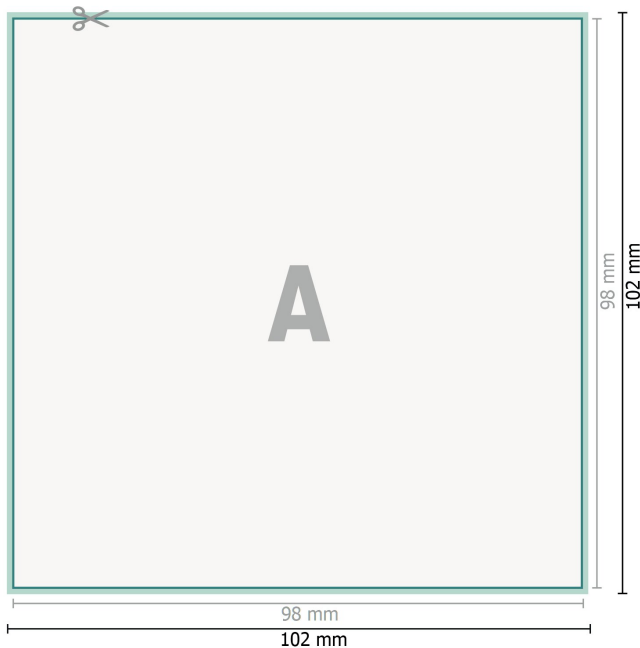

Flyers & Leaflets eco/natural paper, Small square

**Dataformat (incl. 2 mm bleed):**

10,2 x 10,2 cm

bleed:

2 mm

Trimmed size:

9,8 x 9,8 cm

Safety margin:

4 mm

Maintaining space between the text/information and the edge of the trimmed format prevents undesirable cuts.

Explanation of symbols

 Bleed

 Reading direction

 Trimmed size

 Data format

 We will cut/perforate your product here

Please note:

Allow for trim allowance and safety margin according to instructions.

Arrange background graphics, images or graphics up to the edge of the data format.

Tolerances may occur during production due to cutting, punching and folding processes.