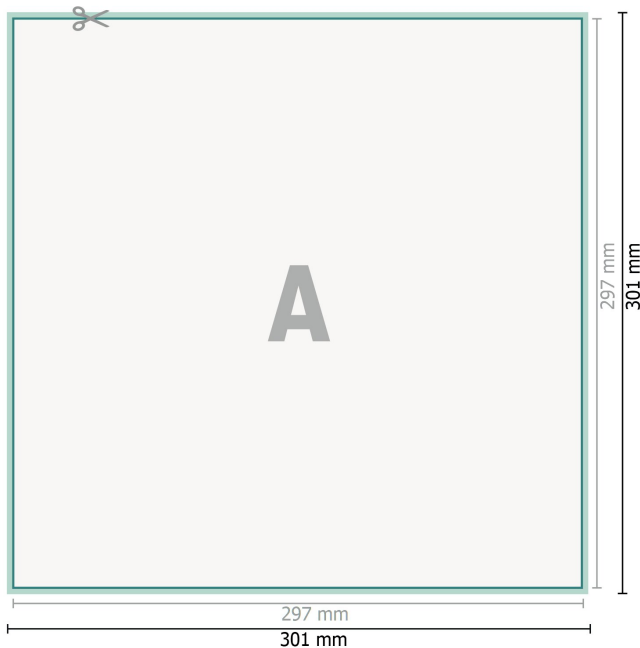

## Flyers & Leaflets eco/natural paper, A3-Square

**Dataformat (incl. 2 mm bleed):**

30,1 x 30,1 cm

**bleed:**

2 mm

**Trimmed size:**

29,7 x 29,7 cm

**Safety margin:**

4 mm

Maintaining space between the text/information and the edge of the trimmed format prevents undesirable cuts.

**Explanation of symbols**

 Bleed

 Reading direction

 Trimmed size

 Data format

 We will cut/perforate your product here

---

**Please note:**

Allow for trim allowance and safety margin according to instructions.

Arrange background graphics, images or graphics up to the edge of the data format.

Tolerances may occur during production due to cutting, punching and folding processes.