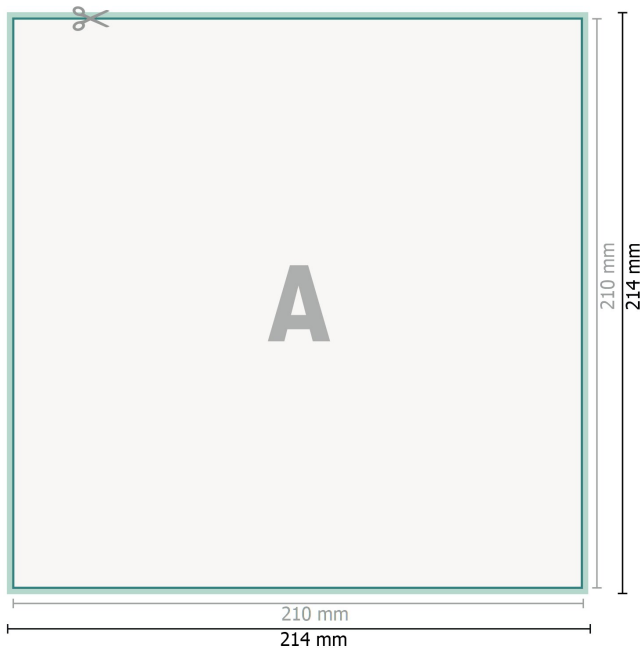

## Flyers & Leaflets eco/natural paper, A4-Square

**Dataformat (incl. 2 mm bleed):**

21,4 x 21,4 cm

**bleed:**

2 mm

**Trimmed size:**

21 x 21 cm

**Safety margin:**

4 mm

Maintaining space between the text/information and the edge of the trimmed format prevents undesirable cuts.

**Explanation of symbols**

 Bleed

 Reading direction

 Trimmed size

 Data format

 We will cut/perforate your product here

---

**Please note:**

Allow for trim allowance and safety margin according to instructions.

Arrange background graphics, images or graphics up to the edge of the data format.

Tolerances may occur during production due to cutting, punching and folding processes.