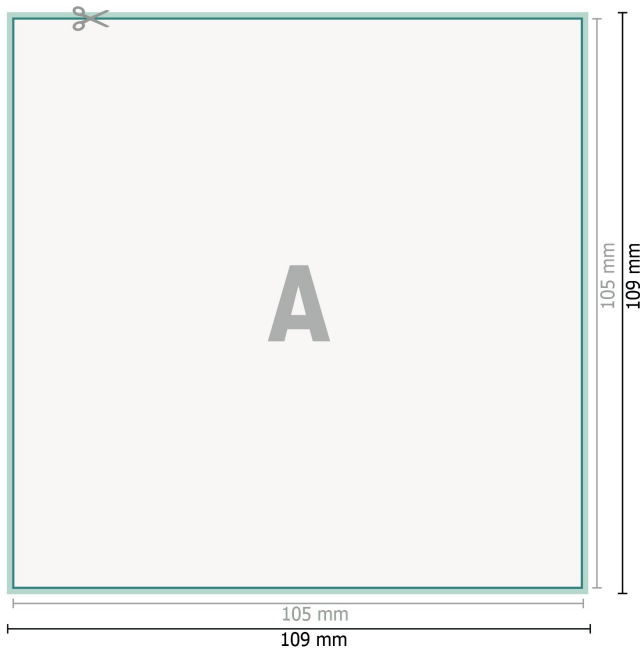

Flyers & Leaflets eco/natural paper, A6-Square

Dataformat (incl. 2 mm bleed):

10,9 x 10,9 cm

bleed:

2 mm

Trimmed size:

10,5 x 10,5 cm

Safety margin:

4 mm

Maintaining space between the text/information and the edge of the trimmed format prevents undesirable cuts.

Explanation of symbols

 Bleed

 Reading direction

 Trimmed size

 Data format

 We will cut/perforate your product here

Please note:

Allow for trim allowance and safety margin according to instructions.

Arrange background graphics, images or graphics up to the edge of the data format.

Tolerances may occur during production due to cutting, punching and folding processes.