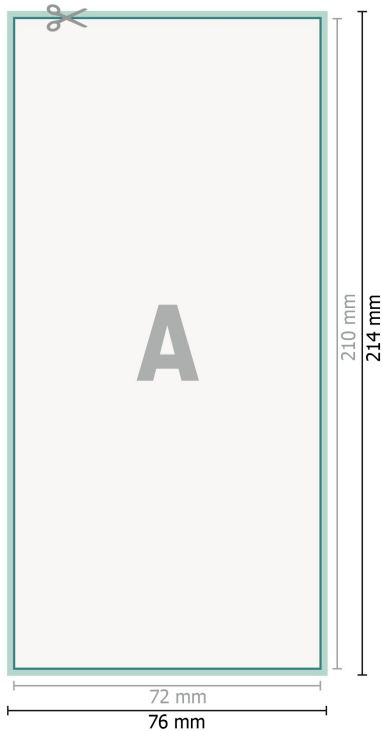

Flyers & Leaflets eco/natural paper, A5 Half

**Dataformat (incl. 2 mm bleed):**

7,6 x 21,4 cm

bleed:

2 mm

Trimmed size:

7,2 x 21 cm

Safety margin:

4 mm

Maintaining space between the text/information and the edge of the trimmed format prevents undesirable cuts.

Explanation of symbols

 Bleed

 Reading direction

 Trimmed size

 Data format

 We will cut/perforate your product here

Please note:

Allow for trim allowance and safety margin according to instructions.

Arrange background graphics, images or graphics up to the edge of the data format.

Tolerances may occur during production due to cutting, punching and folding processes.