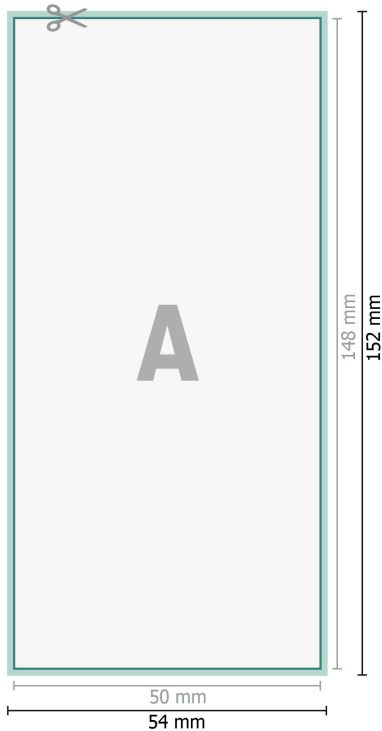

Flyers & Leaflets eco/natural paper, A6 Half

**Dataformat (incl. 2 mm bleed):**

5,4 x 15,2 cm

bleed:

2 mm

Trimmed size:

5 x 14,8 cm

Safety margin:

4 mm

Maintaining space between the text/information and the edge of the trimmed format prevents undesirable cuts.

Explanation of symbols

 Bleed

 Reading direction

 Trimmed size

 Data format

 We will cut/perforate your product here

Please note:

Allow for trim allowance and safety margin according to instructions.

Arrange background graphics, images or graphics up to the edge of the data format.

Tolerances may occur during production due to cutting, punching and folding processes.