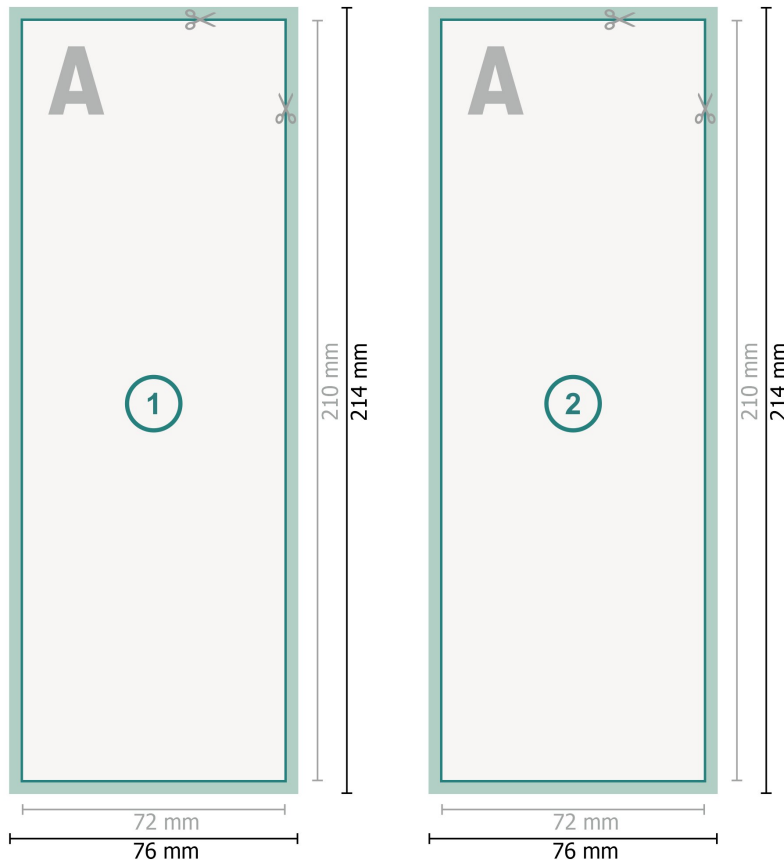

Flyers & Leaflets, A5 Half

**Dataformat (incl. 2 mm bleed):**

7,6 x 21,4 cm

bleed:

2 mm

Trimmed size:

7,2 x 21 cm

Safety margin:

4 mm

Maintaining space between the text/information and the edge of the trimmed format prevents undesirable cuts.

Explanation of symbols

-  Bleed
-  Reading direction
-  Trimmed size
-  Data format
-  We will cut/perforate your product here

Please note:

Allow for trim allowance and safety margin according to instructions.

Arrange background graphics, images or graphics up to the edge of the data format.

Tolerances may occur during production due to cutting, punching and folding processes.