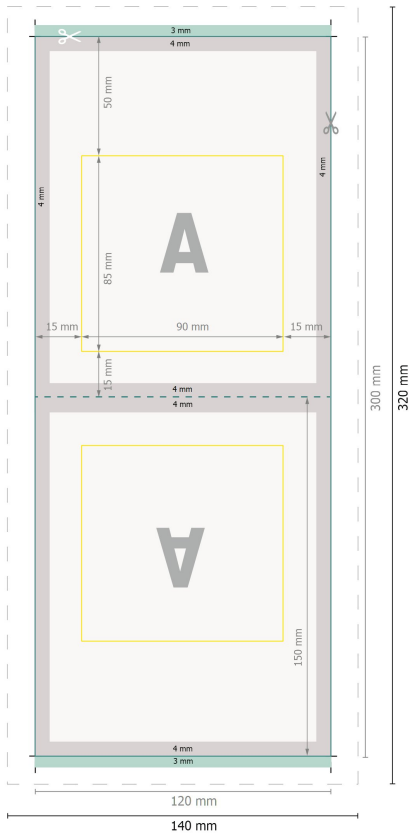

## Flat pouches, 120 x 150 mm, 4/0

### Product dimensions:

12 x 15 cm

### Data format:

14 x 32 cm

### Trimmed size:

12 x 30 cm