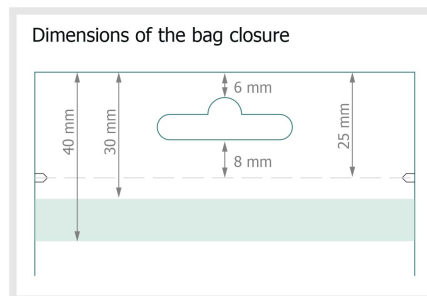

## Flat pouches, 120 x 150 mm, 4/0

### Product dimensions:

12 x 15 cm

### Data format:

14 x 32 cm

### Trimmed size:

12 x 30 cm