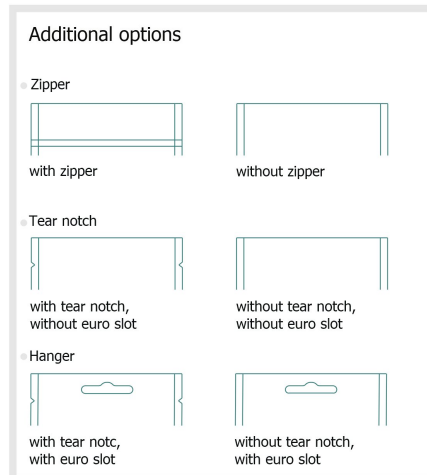

## Flat pouches, 120 x 150 mm, 4/0

### Product dimensions:

12 x 15 cm

### Data format:

14 x 32 cm

### Trimmed size:

12 x 30 cm