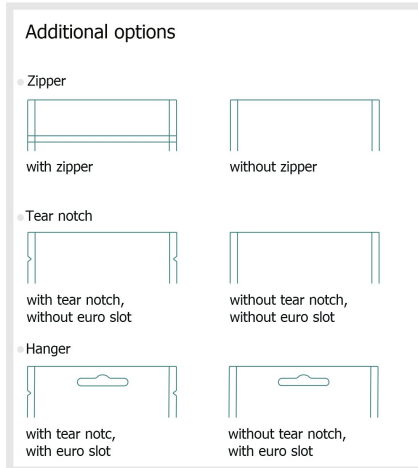

## Flat pouches, 150 x 170 mm, 4/0

### Product dimensions:

15 x 17 cm

### Data format:

17 x 36 cm

### Trimmed size:

15 x 34 cm