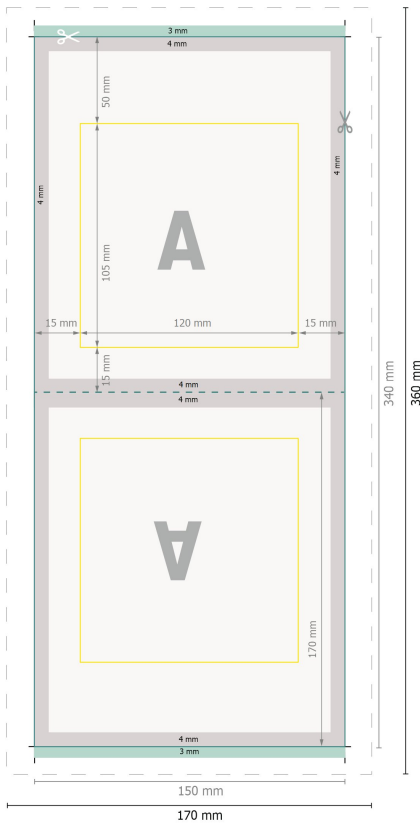

## Flat pouches, 150 x 170 mm, 4/0

### Product dimensions:

15 x 17 cm

### Data format:

17 x 36 cm

### Trimmed size:

15 x 34 cm