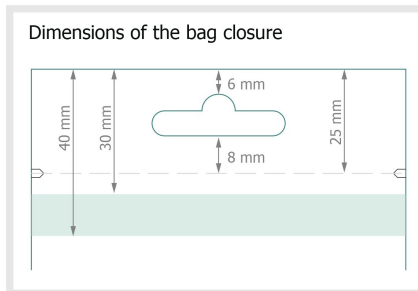

## Flat pouches, 150 x 170 mm, 4/0

### Product dimensions:

15 x 17 cm

### Data format:

17 x 36 cm

### Trimmed size:

15 x 34 cm