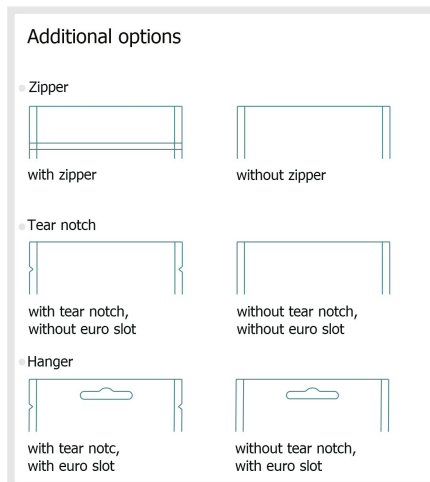

Flat pouches, 190 x 270 mm, 4/0

Product dimensions:

19 x 27 cm

Data format:

21 x 56 cm

Trimmed size:

19 x 54 cm

bleed:

3 mm

Safety margin:

4 mm

Maintaining space between the text/information and the edge of the trimmed format prevents undesirable cuts.

Explanation of symbols

Bleed

Reading direction

Trimmed size

Data format

We will cut/perforate your product here

Creasing/Folding

Please note:

Allow for trim allowance and safety margin according to instructions.

Arrange background graphics, images or graphics up to the edge of the data format.