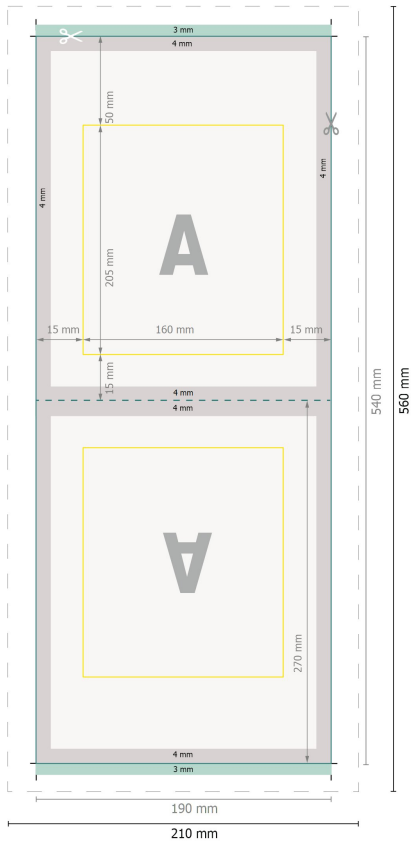

Flat pouches, 190 x 270 mm, 4/0

Product dimensions:

19 x 27 cm

Data format:

21 x 56 cm

Trimmed size:

19 x 54 cm

bleed:

3 mm

Safety margin:

4 mm

Maintaining space between the text/information and the edge of the trimmed format prevents undesirable cuts.

Explanation of symbols

Bleed

Reading direction

Trimmed size

Data format

We will cut/perforate your product here

Creasing/Folding

Please note:

Allow for trim allowance and safety margin according to instructions.

Arrange background graphics, images or graphics up to the edge of the data format.

Tolerances may occur during production due to cutting, punching and folding processes.

Printing data: Instructions and templates can be found under the menu item *Printing data* at www.onlineprinters.com