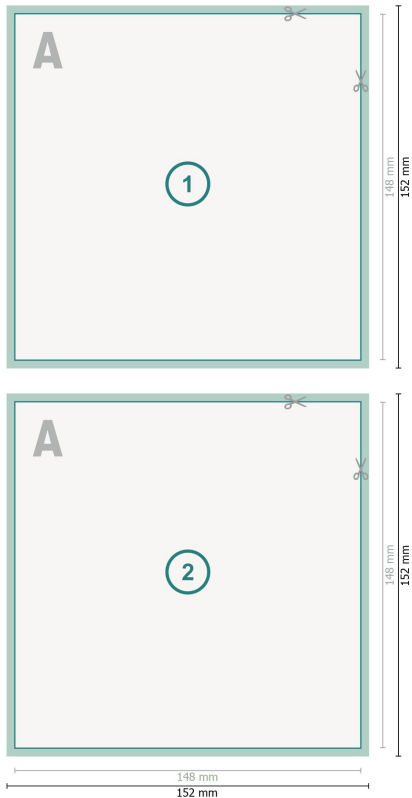

## Flyers & Leaflets, A5-Square

**Dataformat (incl. 2 mm bleed):**

15,2 x 15,2 cm

**bleed:**

2 mm

**Trimmed size:**

14,8 x 14,8 cm

**Safety margin:**

4 mm

Maintaining space between the text/information and the edge of the trimmed format prevents undesirable cuts.

**Explanation of symbols**

 Bleed

 Reading direction

 Trimmed size

 Data format

 We will cut/perforate your product here

---

**Please note:**

Allow for trim allowance and safety margin according to instructions.

Arrange background graphics, images or graphics up to the edge of the data format.

Tolerances may occur during production due to cutting, punching and folding processes.