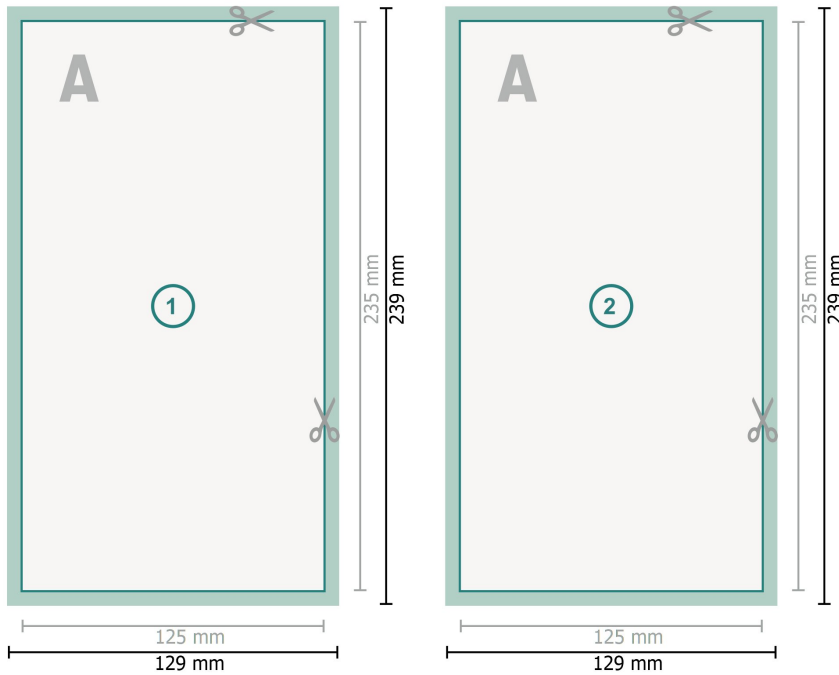

Flyers & Leaflets, Maxi

**Dataformat (incl. 2 mm bleed):**

12,9 x 23,9 cm

bleed:

2 mm

Trimmed size:

12,5 x 23,5 cm

Safety margin:

4 mm

Maintaining space between the text/information and the edge of the trimmed format prevents undesirable cuts.

Explanation of symbols

 Bleed

 Reading direction

 Trimmed size

 Data format

 We will cut/perforate your product here

Please note:

Allow for trim allowance and safety margin according to instructions.

Arrange background graphics, images or graphics up to the edge of the data format.

Tolerances may occur during production due to cutting, punching and folding processes.