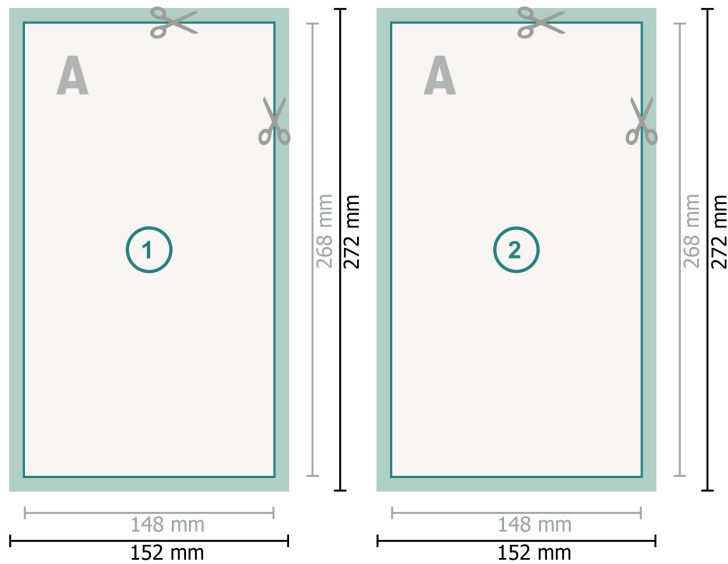

Flyers & Leaflets, Blu-ray Cover

**Dataformat (incl. 2 mm bleed):**

27,2 x 15,2 cm

bleed:

2 mm

Trimmed size:

26,8 x 14,8 cm

Safety margin:

4 mm

Maintaining space between the text/information and the edge of the trimmed format prevents undesirable cuts.

Explanation of symbols

 Bleed

 Reading direction

 Trimmed size

 Data format

 We will cut/perforate your product here

Please note:

Allow for trim allowance and safety margin according to instructions.

Arrange background graphics, images or graphics up to the edge of the data format.

Tolerances may occur during production due to cutting, punching and folding processes.