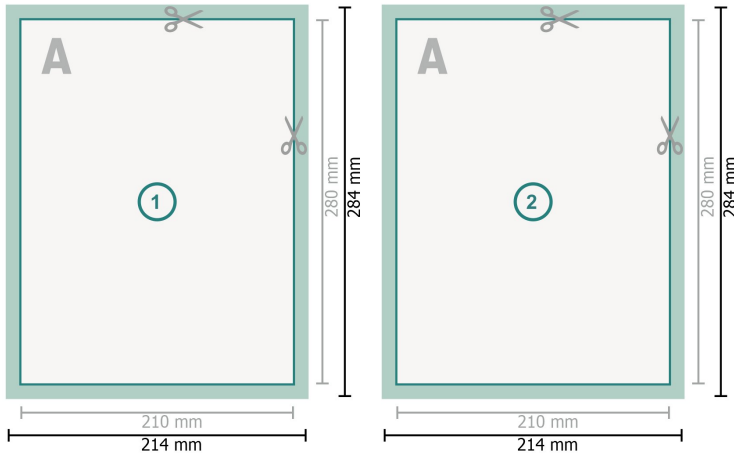

## Flyers & Leaflets, Art-Size

**Dataformat (incl. 2 mm bleed):**

21,4 x 28,4 cm

**bleed:**

2 mm

**Trimmed size:**

21 x 28 cm

**Safety margin:**

4 mm

Maintaining space between the text/information and the edge of the trimmed format prevents undesirable cuts.

**Explanation of symbols**

Bleed

Reading direction

Trimmed size

Data format

We will cut/perforate your product here

---

**Please note:**

Allow for trim allowance and safety margin according to instructions.

Arrange background graphics, images or graphics up to the edge of the data format.

Tolerances may occur during production due to cutting, punching and folding processes.