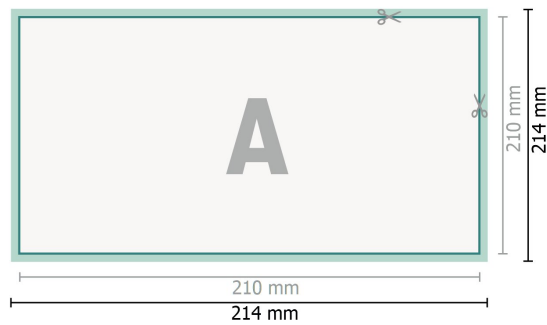

Wedding cards landscape, DL

2 pages, 300 gsm art print paper

Front side

Reverse side

Dataformat (incl. 2 mm bleed):

21,4 x 10,9 cm

bleed:

2 mm

Trimmed size:

21 x 10,5 cm

Safety margin:

4 mm

Maintaining space between the text/information and the edge of the trimmed format prevents undesirable cuts.

Explanation of symbols

 Bleed

 Reading direction

 Trimmed size

 Data format

 We will cut/perforate your product here

Please note:

Allow for trim allowance and safety margin according to instructions.

Arrange background graphics, images or graphics up to the edge of the data format.