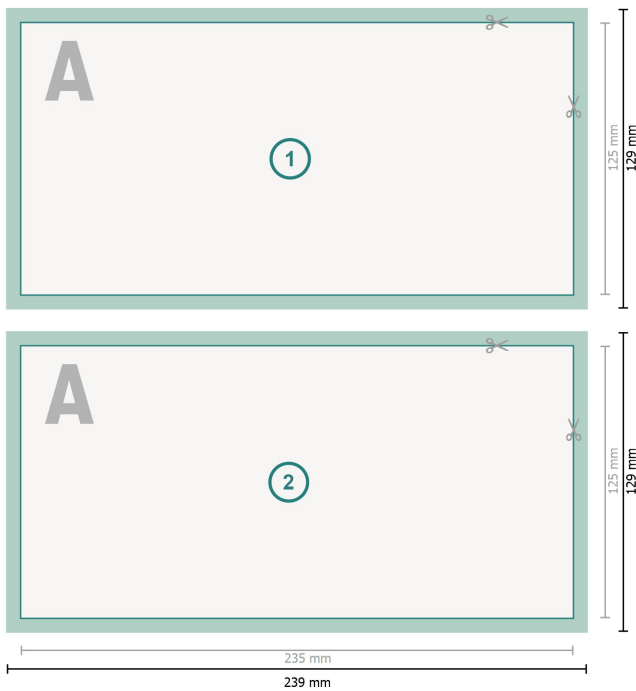

Wedding cards landscape, 12.5 x 23.5 cm

2 pages, 300 gsm art print paper

Dataformat (incl. 2 mm bleed):

23,9 x 12,9 cm

bleed:

2 mm

Trimmed size:

23,5 x 12,5 cm

Safety margin:

4 mm

Maintaining space between the text/information and the edge of the trimmed format prevents undesirable cuts.

Explanation of symbols

 Bleed

 Reading direction

 Trimmed size

 Data format

 We will cut/perforate your product here

Please note:

Allow for trim allowance and safety margin according to instructions.

Arrange background graphics, images or graphics up to the edge of the data format.

Tolerances may occur during production due to cutting, punching and folding processes.

Printing data: Instructions and templates can be found under the menu item *Printing data* at www.onlineprinters.com