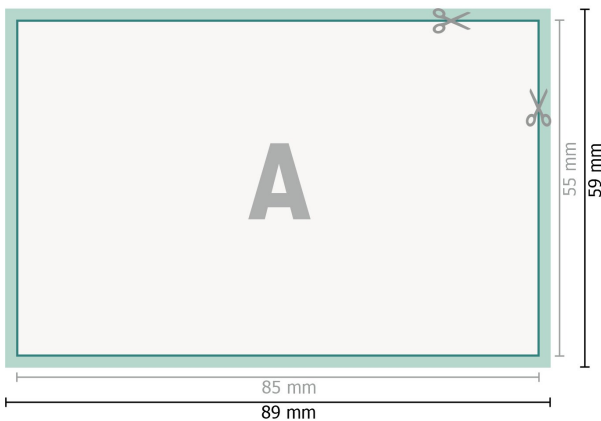

## Wedding cards landscape, 8.5 x 5.5 cm

2 pages, 300 gsm art print paper

Front side

Reverse side

**Dataformat (incl. 2 mm bleed):**

8,9 x 5,9 cm

**bleed:**

2 mm

**Trimmed size:**

8,5 x 5,5 cm

**Safety margin:**

4 mm

Maintaining space between the text/information and the edge of the trimmed format prevents undesirable cuts.

**Explanation of symbols**

-  Bleed
-  Reading direction
-  Trimmed size
-  Data format
-  We will cut/perforate your product here

**Please note:**

Allow for trim allowance and safety margin according to instructions.

Arrange background graphics, images or graphics up to the edge of the data format.

Tolerances may occur during production due to cutting, punching and folding processes.