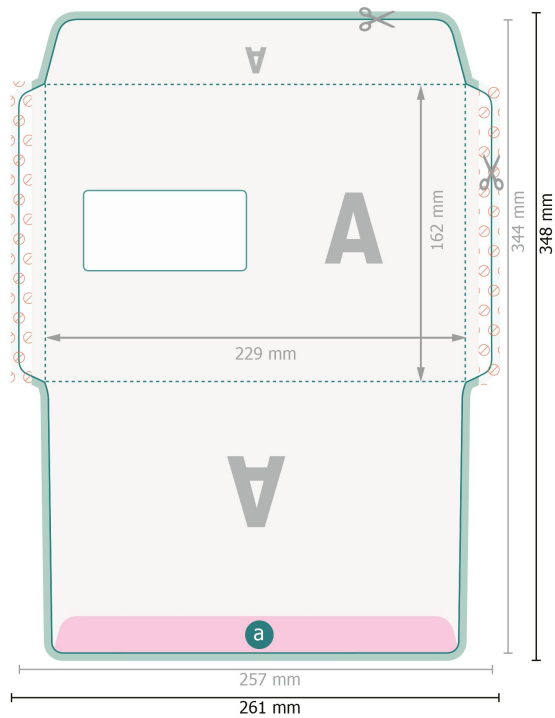

Envelopes, C5

with window left, 90 gsm offset paper

a Limited visibility area

Please remove the die line from the download template before generating your printfiles. Please provide a second file (view file) to specify the position of the die line.

Dataformat (incl. 2 mm bleed):

26,1 x 34,8 cm

Trimmed size:

25,7 x 34,4 cm

Trimmed size (closed):

22,9 x 16,2 cm

Printable area:

24,3 x 34,4 cm

bleed:

2 mm

Safety margin:

10 mm

Maintaining space between the text/information and the edge of the trimmed format prevents undesirable cuts.

Explanation of symbols

- Bleed
- Reading direction
- Trimmed size
- Data format
- We will cut/perforate your product here
- Creasing/Folding
- Not printable

Please note:

Allow for trim allowance and safety margin according to instructions.

Arrange background graphics, images or graphics up to the edge of the data format.

Tolerances may occur during production due to cutting, punching and folding processes.