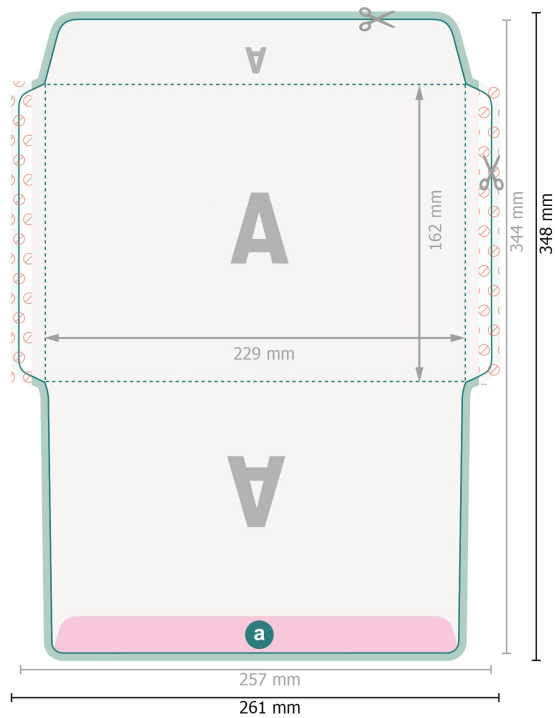

Envelopes, C5

without window, 90 gsm offset paper

a Limited visibility area

Please remove the die line from the download template before generating your printfiles. Please provide a second file (view file) to specify the position of the die line.

Dataformat (incl. 2 mm bleed):

26,1 x 34,8 cm

Trimmed size:

25,7 x 34,4 cm

Trimmed size (closed):

22,9 x 16,2 cm

Printable area:

24,3 x 34,4 cm

bleed:

2 mm

Safety margin:

10 mm

Maintaining space between the text/information and the edge of the trimmed format prevents undesirable cuts.

Explanation of symbols

Bleed

Reading direction

Trimmed size

Data format

We will cut/perforate your product here

Creasing/Folding

Not printable

Please note:

Allow for trim allowance and safety margin according to instructions.

Arrange background graphics, images or graphics up to the edge of the data format.