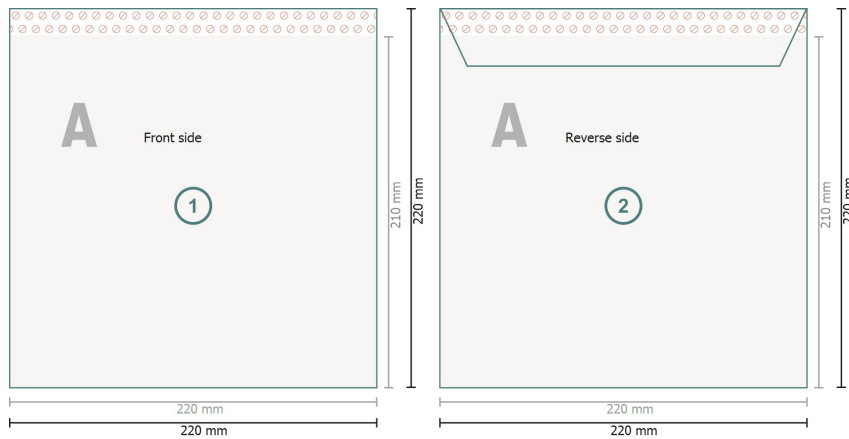

Envelopes, A4-Square plus

**Data format:**

22 x 22 cm

Trimmed size:

22 x 22 cm

Printable area:

22 x 21 cm

Safety margin:

4 mm

Maintaining space between the text/information and the edge of the trimmed format prevents undesirable cuts.

Explanation of symbols

A Reading direction

— Data format

⊘ Not printable

▬ Printable area

Please note:

Allow for trim allowance and safety margin according to instructions.

Arrange background graphics, images or graphics up to the edge of the data format.

Tolerances may occur during production due to cutting, punching and folding processes.