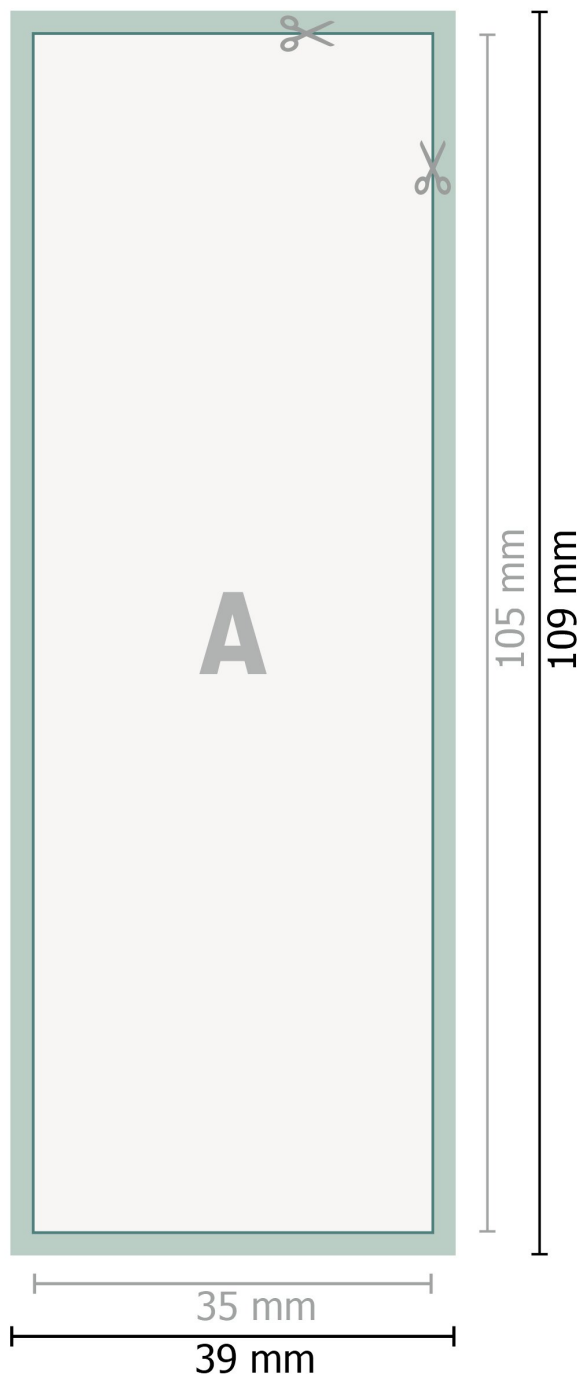

## Stickers, Stripe S

**Dataformat (incl. 2 mm bleed):**

3,9 x 10,9 cm

**bleed:**

2 mm

**Trimmed size:**

3,5 x 10,5 cm

**Safety margin:**

4 mm

Maintaining space between the text/information and the edge of the trimmed format prevents undesirable cuts.

**Explanation of symbols**

-  Bleed
-  Reading direction
-  Trimmed size
-  Data format
-  We will cut/perforate your product here

**Please note:**

Allow for trim allowance and safety margin according to instructions.

Arrange background graphics, images or graphics up to the edge of the data format.

Tolerances may occur during production due to cutting, punching and folding processes.