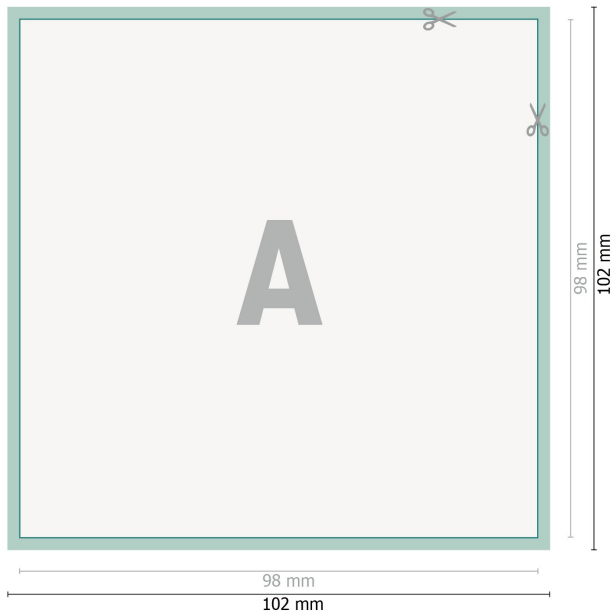

Stickers, Small square

**Dataformat (incl. 2 mm bleed):**

10,2 x 10,2 cm

bleed:

2 mm

Trimmed size:

9,8 x 9,8 cm

Safety margin:

4 mm

Maintaining space between the text/information and the edge of the trimmed format prevents undesirable cuts.

Explanation of symbols

 Bleed

 Reading direction

 Trimmed size

 Data format

 We will cut/perforate your product here

Please note:

Allow for trim allowance and safety margin according to instructions.

Arrange background graphics, images or graphics up to the edge of the data format.

Tolerances may occur during production due to cutting, punching and folding processes.