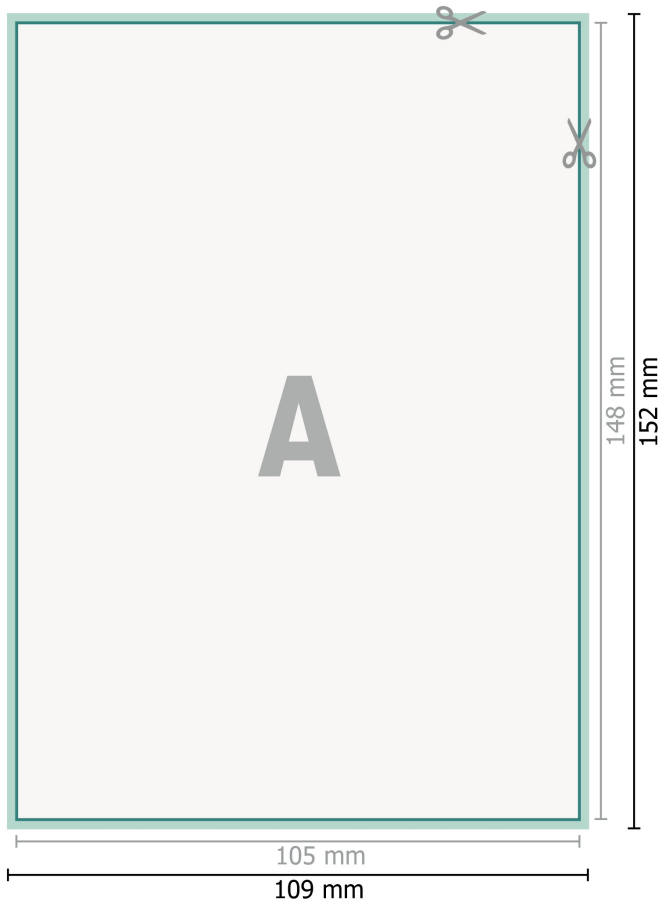

## Stickers, A6

**Dataformat (incl. 2 mm bleed):**

10,9 x 15,2 cm

**bleed:**

2 mm

**Trimmed size:**

10,5 x 14,8 cm

**Safety margin:**

4 mm

Maintaining space between the text/information and the edge of the trimmed format prevents undesirable cuts.

**Explanation of symbols**

 Bleed

 Reading direction

 Trimmed size

 Data format

 We will cut/perforate your product here

**Please note:**

Allow for trim allowance and safety margin according to instructions.

Arrange background graphics, images or graphics up to the edge of the data format.

Tolerances may occur during production due to cutting, punching and folding processes.