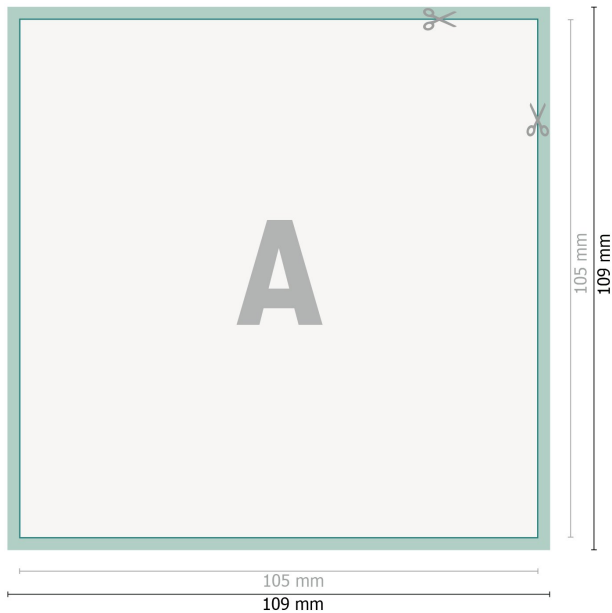

## Stickers, A6-Square

**Dataformat (incl. 2 mm bleed):**

10,9 x 10,9 cm

**bleed:**

2 mm

**Trimmed size:**

10,5 x 10,5 cm

**Safety margin:**

4 mm

Maintaining space between the text/information and the edge of the trimmed format prevents undesirable cuts.

**Explanation of symbols**

 Bleed

 Reading direction

 Trimmed size

 Data format

 We will cut/perforate your product here

---

**Please note:**

Allow for trim allowance and safety margin according to instructions.

Arrange background graphics, images or graphics up to the edge of the data format.

Tolerances may occur during production due to cutting, punching and folding processes.