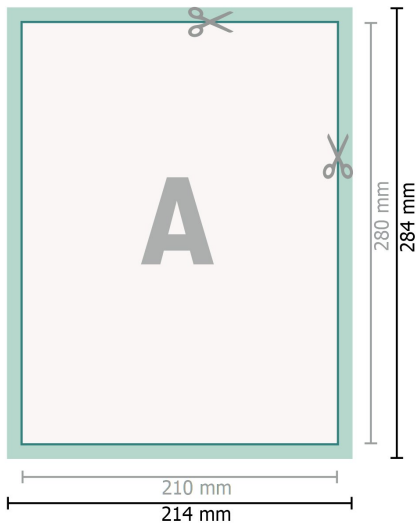

Stickers, 21 x 28 cm

Dataformat (incl. 2 mm bleed):

21,4 x 28,4 cm

bleed:

2 mm

Trimmed size:

21 x 28 cm

Safety margin:

4 mm

Maintaining space between the text/information and the edge of the trimmed format prevents undesirable cuts.

Explanation of symbols

 Bleed

 Reading direction

 Trimmed size

 Data format

 We will cut/perforate your product here

Please note:

Allow for trim allowance and safety margin according to instructions.

Arrange background graphics, images or graphics up to the edge of the data format.

Tolerances may occur during production due to cutting, punching and folding processes.