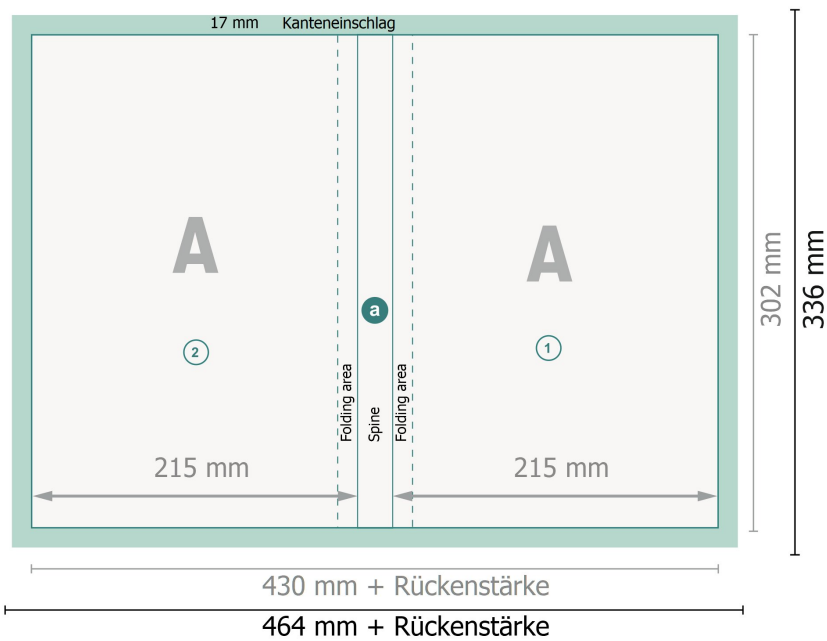

Cover

**Trimmed size (closed):**  
21,5 x 30,2 cm

- a** Die Rückenbreite und das Datenformat entnehmen Sie bitte der Tabelle aus unseren Datenhinweisen!

## Explanation of symbols

-  Bleed
-  Reading direction
-  Trimmed size
-  Data format
-  We will cut/perforate your product here
-  Creasing/Folding

## Please note:

Allow for trim allowance and safety margin according to instructions.

Arrange background graphics, images or graphics up to the edge of the data format.

Tolerances may occur during production due to cutting, punching and folding processes.

Printing data: Instructions and templates can be found under the menu item *Printing data* at [www.onlineprinters.com](http://www.onlineprinters.com)

Innenseite

**Trimmed size (closed):**  
21,5 x 30,2 cm