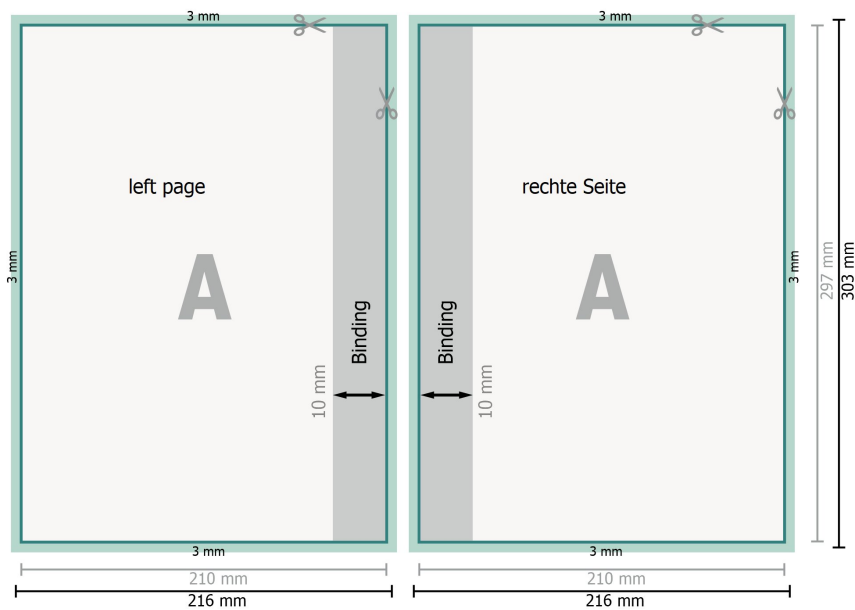

Cover

**Trimmed size (closed):**  
21,5 x 30,2 cm

- a** Die Rückenbreite und das Datenformat entnehmen Sie bitte der Tabelle aus unseren Datenhinweisen!

## Please note:

Allow for trim allowance and safety margin according to instructions.

Arrange background graphics, images or graphics up to the edge of the data format.

Tolerances may occur during production due to cutting, punching and folding processes.

Printing data: Instructions and templates can be found under the menu item *Printing data* at [www.onlineprinters.com](http://www.onlineprinters.com)

Innenseite

**Trimmed size (closed):**  
21,5 x 30,2 cm

### Please note:

Allow for trim allowance and safety margin according to instructions.

Arrange background graphics, images or graphics up to the edge of the data format.

Tolerances may occur during production due to cutting, punching and folding processes.