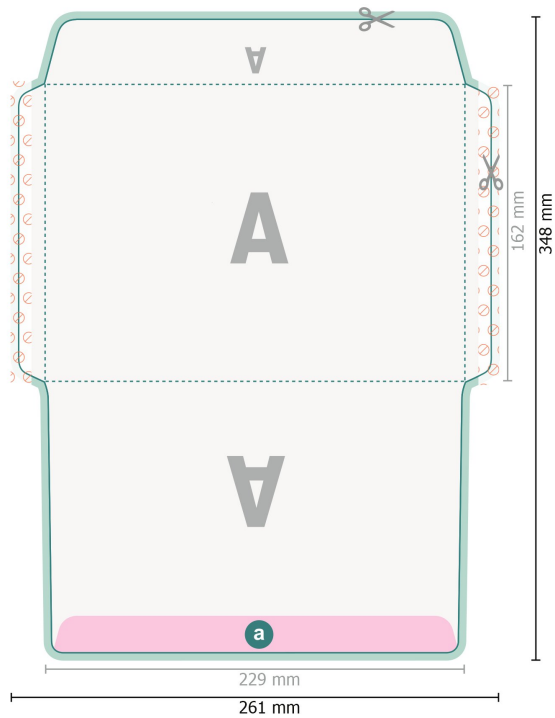

Envelopes, C5

no window

a Bedingt sichtbarer Bereich

Dataformat (incl. 2 mm bleed):

26,1 x 34,8 cm

Trimmed size:

22,9 x 16,2 cm

bleed:

2 mm

Safety margin:

4 mm

Maintaining space between the text/information and the edge of the trimmed format prevents undesirable cuts.

Explanation of symbols

 Bleed

 Reading direction

 Trimmed size

 Data format

 We will cut/perforate your product here

 Creasing/Folding

 Not printable

Please note:

Allow for trim allowance and safety margin according to instructions.

Arrange background graphics, images or graphics up to the edge of the data format.