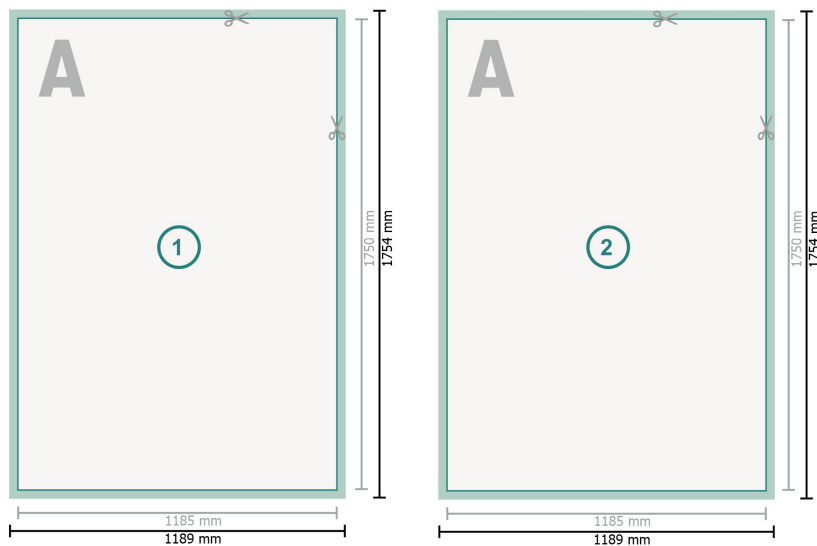

Posters, City-Light

**Dataformat (incl. 2 mm bleed):**

118,9 x 175,4 cm

bleed:

2 mm

Trimmed size:

118,5 x 175 cm

Safety margin:

4 mm

Maintaining space between the text/information and the edge of the trimmed format prevents undesirable cuts.

Explanation of symbols

Bleed

Reading direction

Trimmed size

Data format

We will cut/perforate your product here

Please note:

Allow for trim allowance and safety margin according to instructions.

Arrange background graphics, images or graphics up to the edge of the data format.

Tolerances may occur during production due to cutting, punching and folding processes.