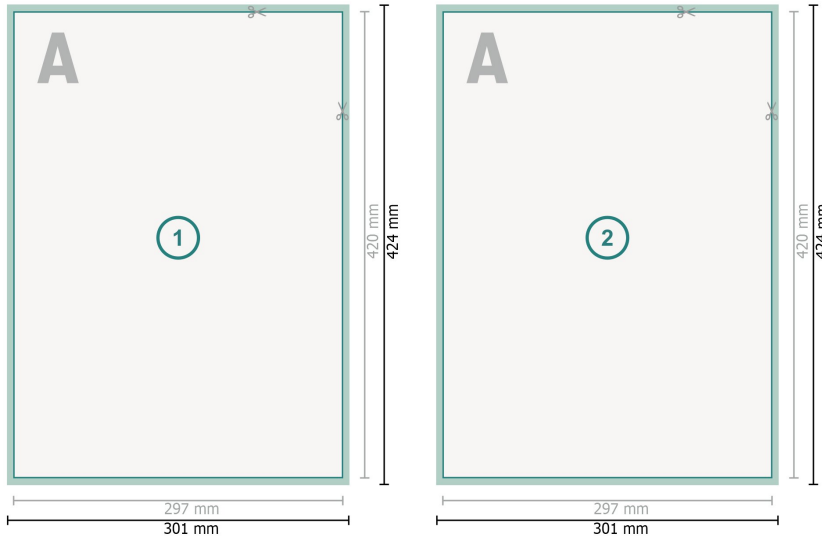

## Flyers & Leaflets, Inlay up to A3

**Dataformat (incl. 2 mm bleed):**

28,9 x 50,3 cm

**bleed:**

2 mm

**Trimmed size:**

28,5 x 40,9 cm

**Safety margin:**

4 mm

Maintaining space between the text/information and the edge of the trimmed format prevents undesirable cuts.

**Explanation of symbols**

Bleed

Reading direction

Trimmed size

Data format

We will cut/perforate your product here

---

**Please note:**

Allow for trim allowance and safety margin according to instructions.

Arrange background graphics, images or graphics up to the edge of the data format.

Tolerances may occur during production due to cutting, punching and folding processes.