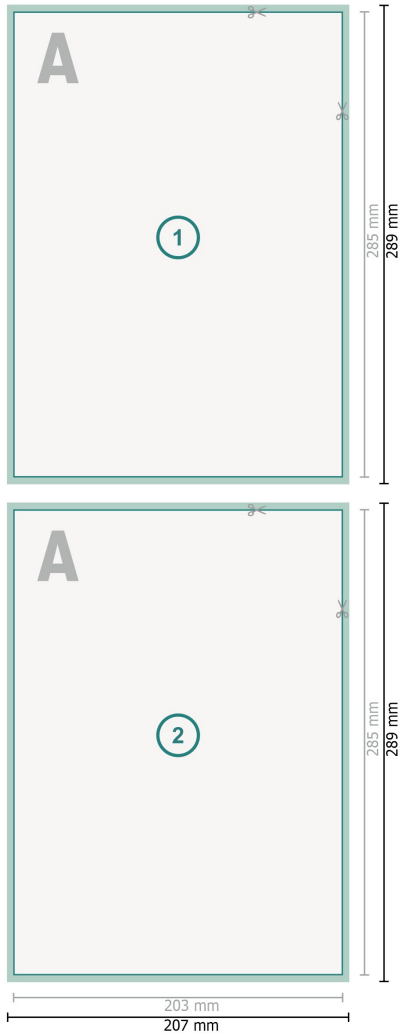

## Flyers & Leaflets, Inlay up to A4

**Dataformat (incl. 2 mm bleed):**

20,7 x 28,9 cm

**bleed:**

2 mm

**Trimmed size:**

20,3 x 28,5 cm

**Safety margin:**

4 mm

Maintaining space between the text/information and the edge of the trimmed format prevents undesirable cuts.

**Explanation of symbols**

 Bleed

 Reading direction

 Trimmed size

 Data format

 We will cut/perforate your product here

---

**Please note:**

Allow for trim allowance and safety margin according to instructions.

Arrange background graphics, images or graphics up to the edge of the data format.

Tolerances may occur during production due to cutting, punching and folding processes.