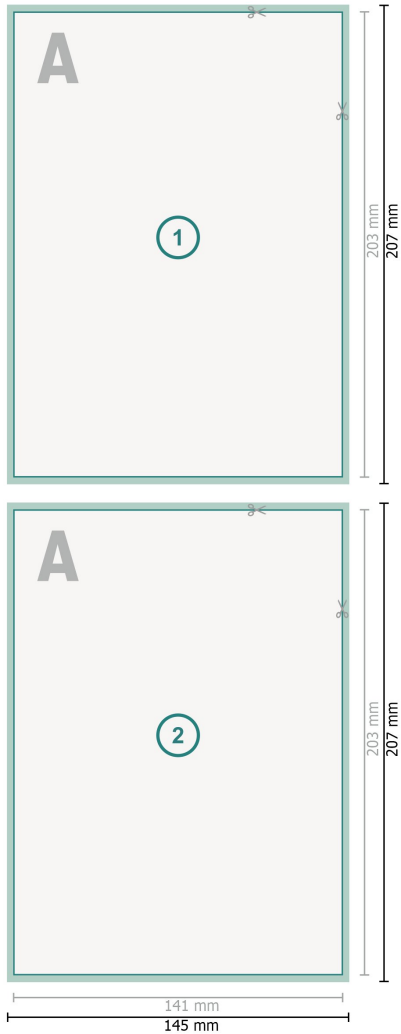

## Flyers & Leaflets, Inlay up to A5

**Dataformat (incl. 2 mm bleed):**

14,5 x 20,7 cm

**bleed:**

2 mm

**Trimmed size:**

14,1 x 20,3 cm

**Safety margin:**

4 mm

Maintaining space between the text/information and the edge of the trimmed format prevents undesirable cuts.

**Explanation of symbols**

Bleed

Reading direction

Trimmed size

Data format

We will cut/perforate your product here

---

**Please note:**

Allow for trim allowance and safety margin according to instructions.

Arrange background graphics, images or graphics up to the edge of the data format.

Tolerances may occur during production due to cutting, punching and folding processes.