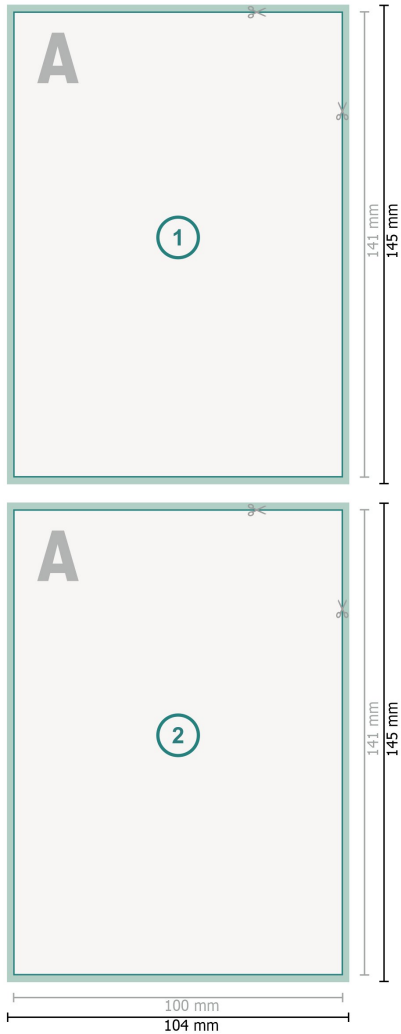

Flyers & Leaflets, Inlay up to A6

**Dataformat (incl. 2 mm bleed):**

10,4 x 14,5 cm

bleed:

2 mm

Trimmed size:

10 x 14,1 cm

Safety margin:

4 mm

Maintaining space between the text/information and the edge of the trimmed format prevents undesirable cuts.

Explanation of symbols

 Bleed

 Reading direction

 Trimmed size

 Data format

 We will cut/perforate your product here

Please note:

Allow for trim allowance and safety margin according to instructions.

Arrange background graphics, images or graphics up to the edge of the data format.

Tolerances may occur during production due to cutting, punching and folding processes.