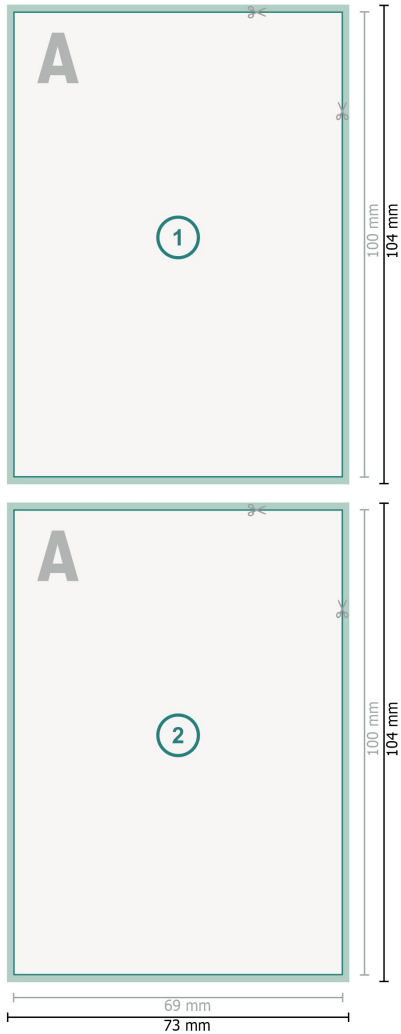

## Flyers & Leaflets, Inlay up to A7

**Dataformat (incl. 2 mm bleed):**

7,3 x 10,4 cm

**bleed:**

2 mm

**Trimmed size:**

6,9 x 10 cm

**Safety margin:**

4 mm

Maintaining space between the text/information and the edge of the trimmed format prevents undesirable cuts.

**Explanation of symbols**

 Bleed

 Reading direction

 Trimmed size

 Data format

 We will cut/perforate your product here

---

**Please note:**

Allow for trim allowance and safety margin according to instructions.

Arrange background graphics, images or graphics up to the edge of the data format.

Tolerances may occur during production due to cutting, punching and folding processes.