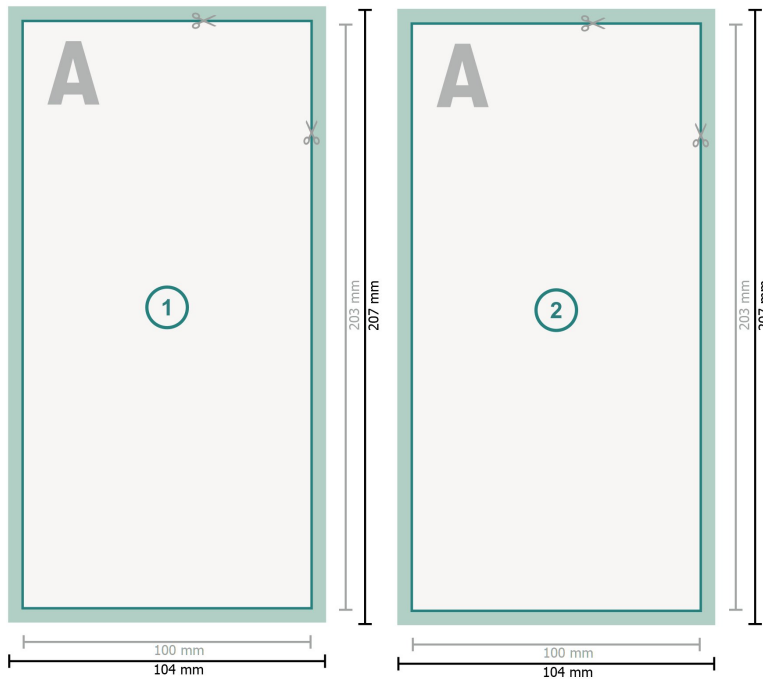

Flyers & Leaflets, Inlay up to DL

**Dataformat (incl. 2 mm bleed):**

10,4 x 20,7 cm

bleed:

2 mm

Trimmed size:

10 x 20,3 cm

Safety margin:

4 mm

Maintaining space between the text/information and the edge of the trimmed format prevents undesirable cuts.

Explanation of symbols

Bleed

Reading direction

Trimmed size

Data format

We will cut/perforate your product here

Please note:

Allow for trim allowance and safety margin according to instructions.

Arrange background graphics, images or graphics up to the edge of the data format.

Tolerances may occur during production due to cutting, punching and folding processes.