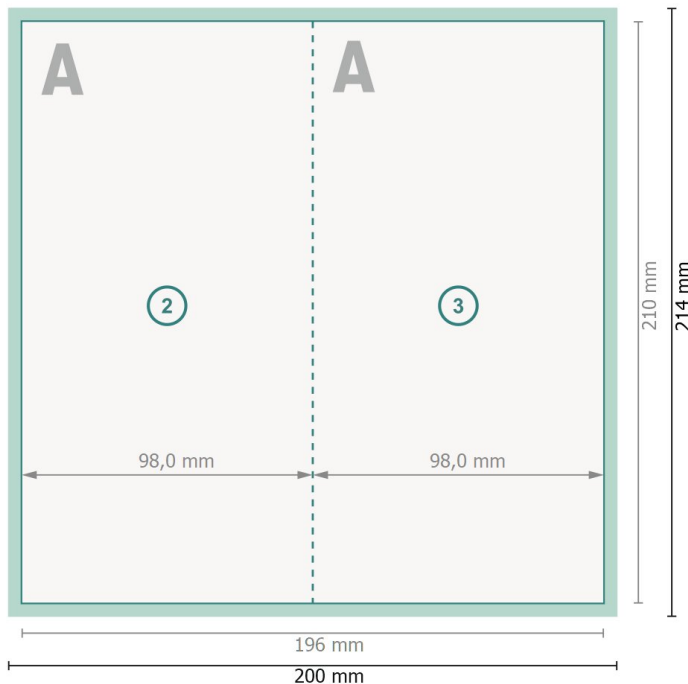

Folded Leaflets Portrait, DL 9.8 cm

4 pages, 1 fold

Außenseite

Innenseite

Dataformat (incl. 2 mm bleed):

20 x 21,4 cm

bleed:

2 mm

Trimmed size:

19,6 x 21 cm

Trimmed size (closed):

9,8 x 21 cm

Safety margin:

4 mm

Maintaining space between the text/information and the edge of the trimmed format prevents undesirable cuts.

Explanation of symbols

Bleed

Reading direction

Trimmed size

Data format

We will cut/perforate your product here

Creasing/Folding

Please note:

Allow for trim allowance and safety margin according to instructions.

Arrange background graphics, images or graphics up to the edge of the data format.

Tolerances may occur during production due to cutting, punching and folding processes.

Printing data: Instructions and templates can be found under the menu item *Printing data* at www.onlineprinters.com