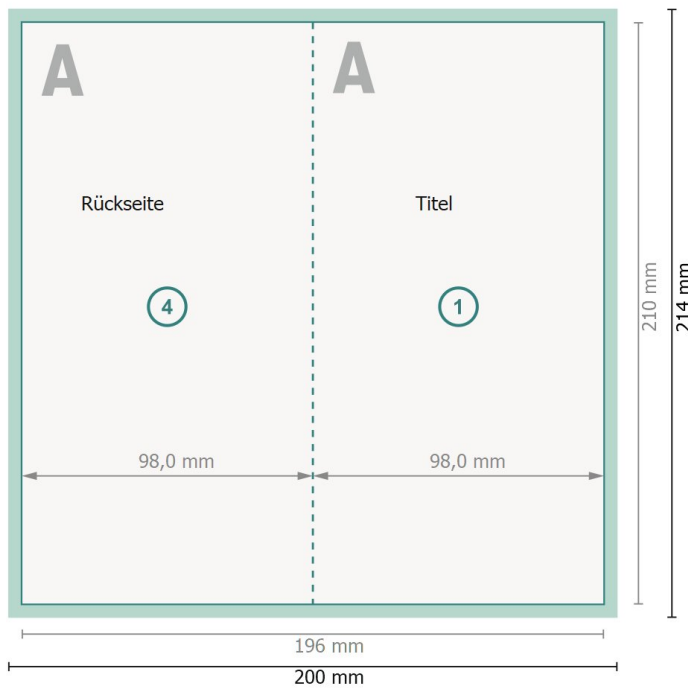

Folded Leaflets Portrait, DL 9.8 cm

4 pages, 1 fold

Außenseite

Innenseite

Dataformat (incl. 2 mm bleed):

20 x 21,4 cm

bleed:

2 mm

Trimmed size:

19,6 x 21 cm

Trimmed size (closed):

9,8 x 21 cm

Safety margin:

4 mm

Maintaining space between the text/information and the edge of the trimmed format prevents undesirable cuts.

Explanation of symbols

Bleed

Reading direction

Trimmed size

Data format

We will cut/perforate your product here

Creasing/Folding

Please note:

Allow for trim allowance and safety margin according to instructions.

Arrange background graphics, images or graphics up to the edge of the data format.

Tolerances may occur during production due to cutting, punching and folding processes.

Printing data: Instructions and templates can be found under the menu item *Printing data* at www.onlineprinters.com