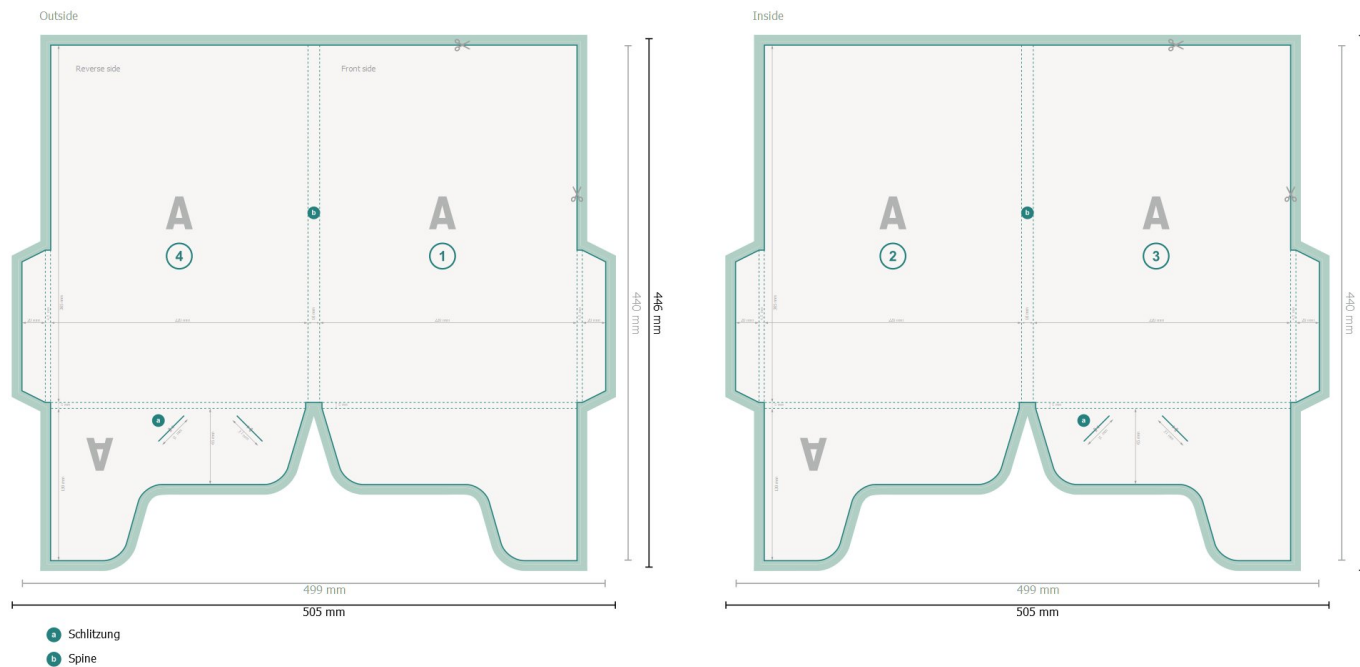

Datasheet

Folders with glued flaps on right and left, A4

Dataformat (incl. 3 mm bleed):
50,5 x 44,6 cm

bleed:
3 mm

Trimmed size:
49,9 x 44 cm

Trimmed size (closed):
22 x 30,5 cm

Safety margin:
4 mm
Maintaining space between the text/information and the edge of the trimmed format prevents undesirable cuts.

Explanation of symbols

- Bleed
- Reading direction
- Trimmed size
- Data format
- Creasing/Folding

Please note:

Allow for trim allowance and safety margin according to instructions.

Arrange background graphics, images or graphics up to the edge of the data format.

Tolerances may occur during production due to cutting, punching and folding processes.

Printing data: Instructions and templates can be found under the menu item *Printing data at*