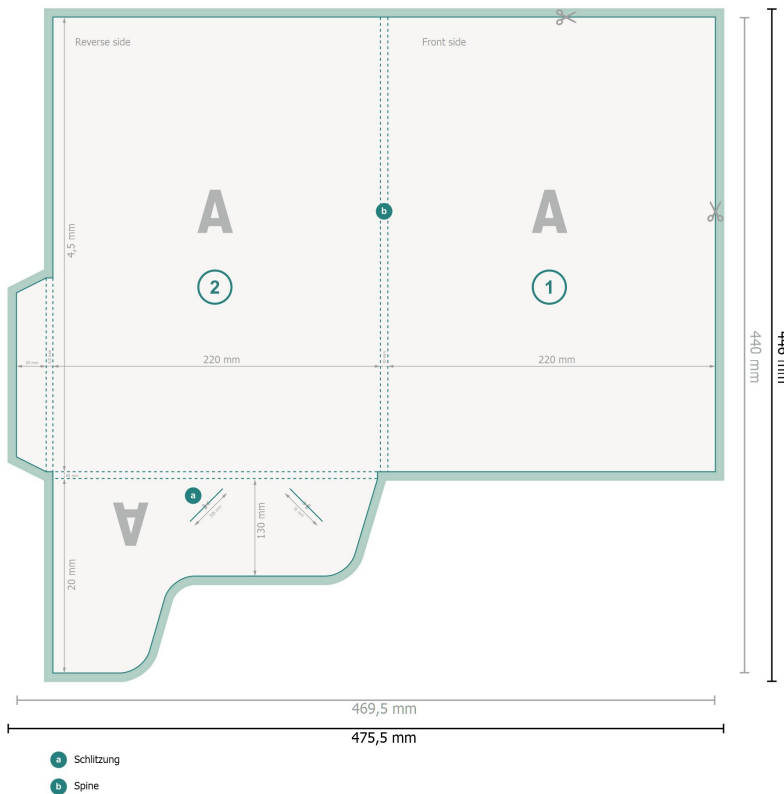

Folders with glued flap on right, A4

Dataformat (incl. 3 mm bleed):
47,55 x 44,6 cm

bleed:
3 mm

Trimmed size:
46,95 x 44 cm

Trimmed size (closed):
22 x 30,5 cm

Safety margin:
4 mm
Maintaining space between the text/information and the edge of the trimmed format prevents undesirable cuts.

Explanation of symbols

-  Bleed
-  Trimmed size
-  Data format
-  We will cut/perforate your product here
-  Die line

Please note:

Allow for trim allowance and safety margin according to instructions.

Arrange background graphics, images or graphics up to the edge of the data format.

Tolerances may occur during production due to cutting, punching and folding processes.

Printing data: Instructions and templates can be found under the menu item *Printing data* at www.onlineprinters.com