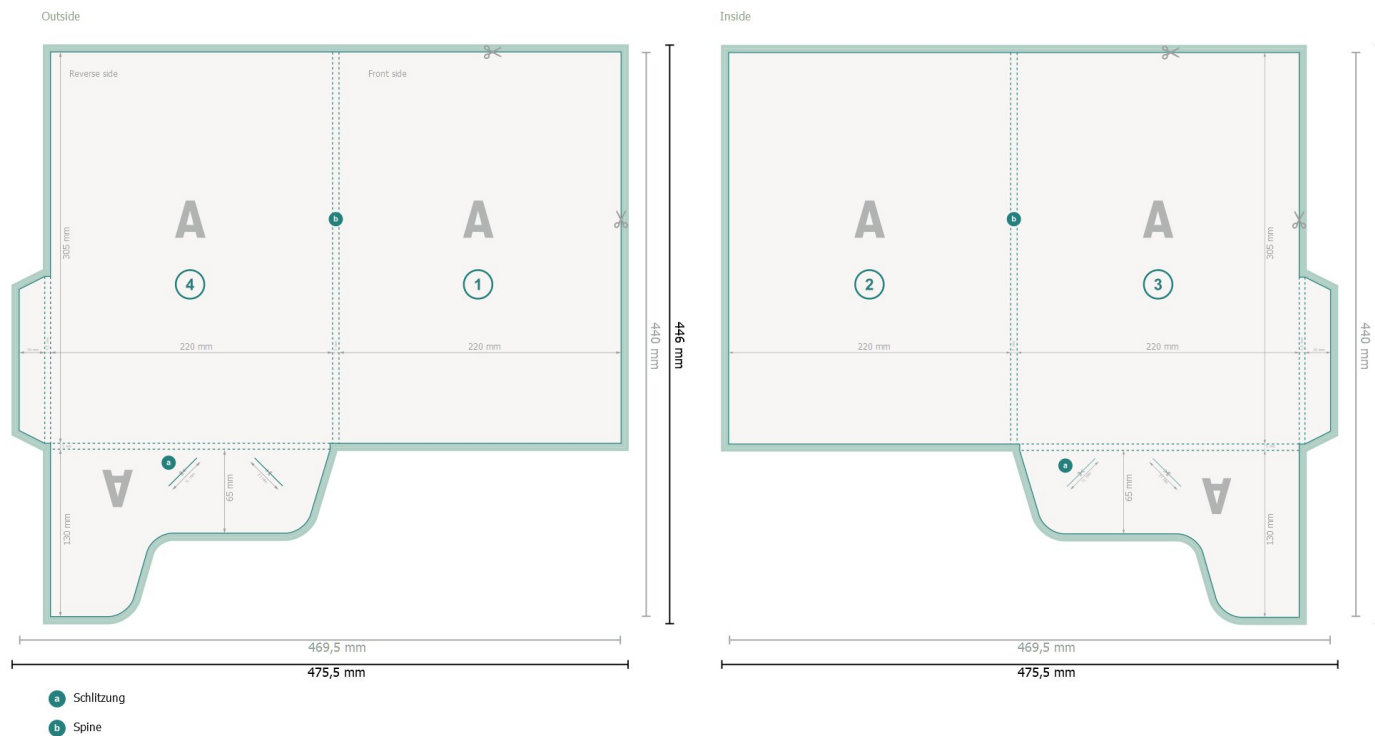

Datasheet

Folders with glued flap on right, A4

Dataformat (incl. 3 mm bleed):
47,55 x 44,6 cm

bleed:
3 mm

Trimmed size:
46,95 x 44 cm

Trimmed size (closed):
22 x 30,5 cm

Safety margin:
4 mm
Maintaining space between the text/information and the edge of the trimmed format prevents undesirable cuts.

Explanation of symbols

-  Bleed
-  Reading direction
-  Trimmed size
-  Data format
-  Creasing/Folding

Please note:

Allow for trim allowance and safety margin according to instructions.

Arrange background graphics, images or graphics up to the edge of the data format.

Tolerances may occur during production due to cutting, punching and folding processes.

Printing data: Instructions and templates can be found under the menu item *Printing data* at