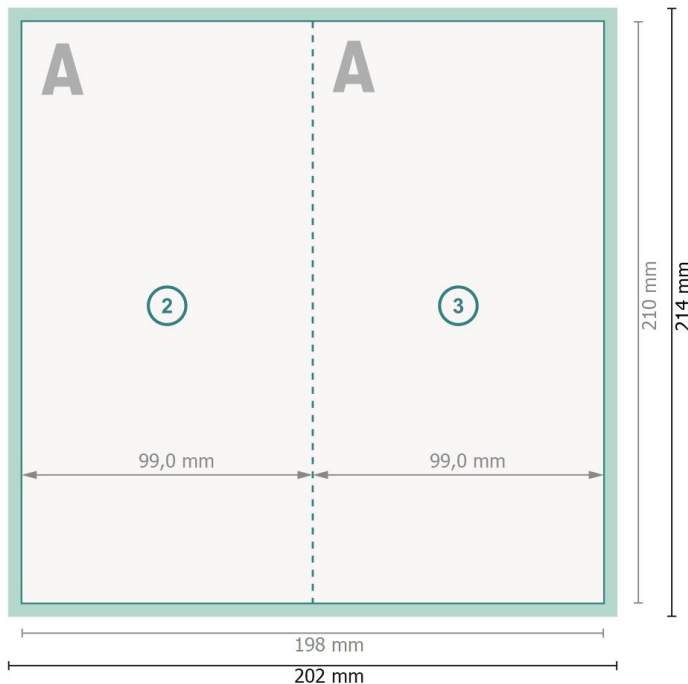

Folded Leaflets Portrait, DL 9.9 cm

4 pages, 1 fold

Außenseite

Innenseite

Dataformat (incl. 2 mm bleed):

20,2 x 21,4 cm

bleed:

2 mm

Trimmed size:

19,8 x 21 cm

Trimmed size (closed):

9,9 x 21 cm

Safety margin:

4 mm

Maintaining space between the text/information and the edge of the trimmed format prevents undesirable cuts.

Explanation of symbols

Bleed

Reading direction

Trimmed size

Data format

We will cut/perforate your product here

Creasing/Folding

Please note:

Allow for trim allowance and safety margin according to instructions.

Arrange background graphics, images or graphics up to the edge of the data format.

Tolerances may occur during production due to cutting, punching and folding processes.

Printing data: Instructions and templates can be found under the menu item *Printing data* at www.onlineprinters.com