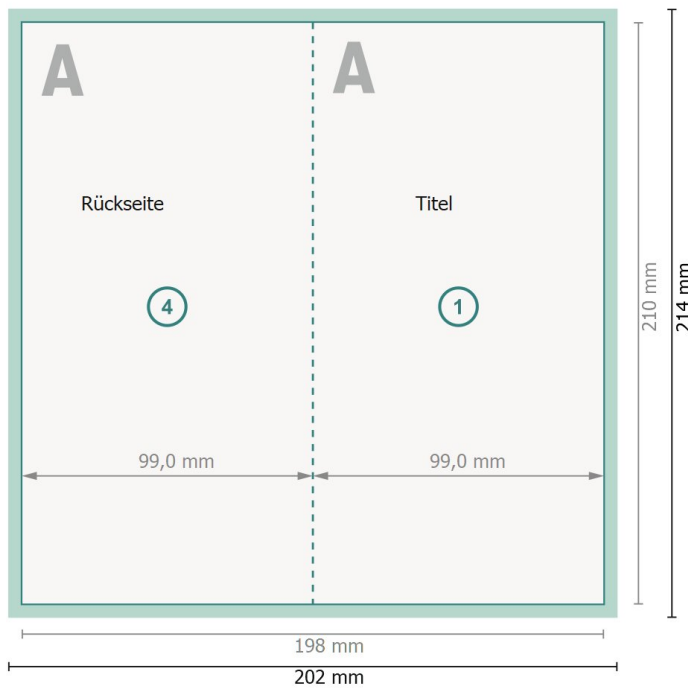

Folded Leaflets Portrait, DL 9.9 cm

4 pages, 1 fold

Außenseite

Innenseite

Dataformat (incl. 2 mm bleed):

20,2 x 21,4 cm

bleed:

2 mm

Trimmed size:

19,8 x 21 cm

Trimmed size (closed):

9,9 x 21 cm

Safety margin:

4 mm

Maintaining space between the text/information and the edge of the trimmed format prevents undesirable cuts.

Explanation of symbols

Bleed

Reading direction

Trimmed size

Data format

We will cut/perforate your product here

Creasing/Folding

Please note:

Allow for trim allowance and safety margin according to instructions.

Arrange background graphics, images or graphics up to the edge of the data format.

Tolerances may occur during production due to cutting, punching and folding processes.

Printing data: Instructions and templates can be found under the menu item *Printing data* at www.onlineprinters.com