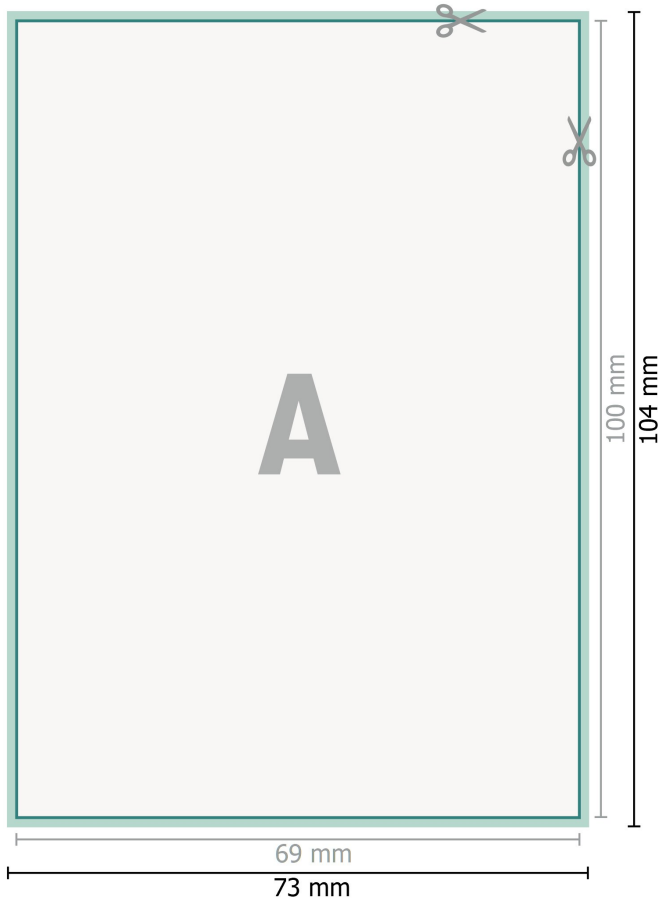

Flyers & Leaflets, Inlay up to A7

Dataformat (incl. 2 mm bleed):

7,3 x 10,4 cm

bleed:

2 mm

Trimmed size:

6,9 x 10 cm

Safety margin:

4 mm

Maintaining space between the text/information and the edge of the trimmed format prevents undesirable cuts.

Explanation of symbols

 Bleed

 Reading direction

 Trimmed size

 Data format

 We will cut/perforate your product here

Please note:

Allow for trim allowance and safety margin according to instructions.

Arrange background graphics, images or graphics up to the edge of the data format.

Tolerances may occur during production due to cutting, punching and folding processes.