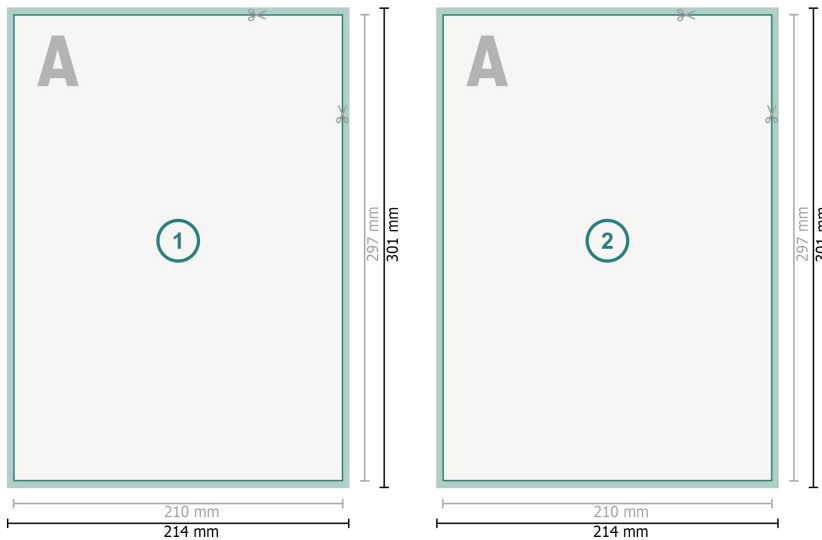

Postcards, A4

**Dataformat (incl. 2 mm bleed):**

21,4 x 30,1 cm

bleed:

2 mm

Trimmed size:

21 x 29,7 cm

Safety margin:

4 mm

Maintaining space between the text/information and the edge of the trimmed format prevents undesirable cuts.

Explanation of symbols

 Bleed

 Reading direction

 Trimmed size

 Data format

 We will cut/perforate your product here

Please note:

Allow for trim allowance and safety margin according to instructions.

Arrange background graphics, images or graphics up to the edge of the data format.

Tolerances may occur during production due to cutting, punching and folding processes.